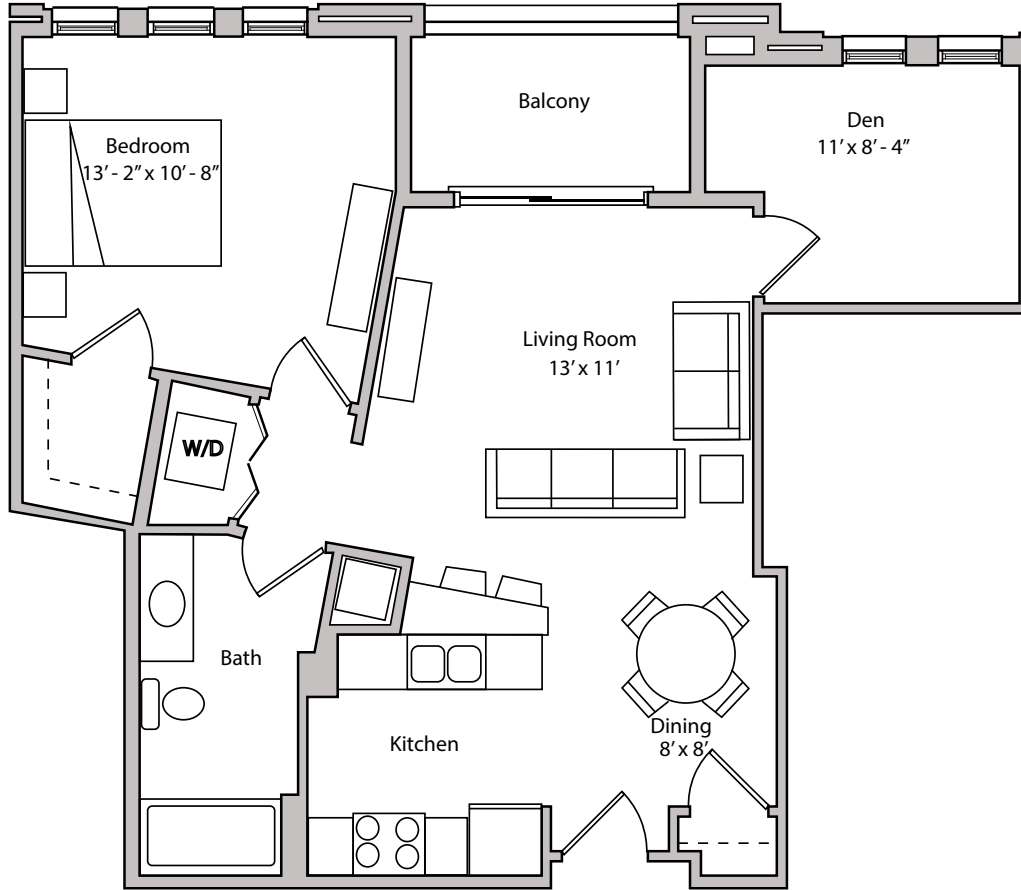

THE DEPOT

APARTMENTS

18 & 26 S. BEDFORD STREET - MADISON, WI

**ONE BEDROOM + DEN
ONE BATHROOM
804 SQUARE FEET**

PRICING:

AVAILABILITY:

FEATURES:

PROFESSIONALLY MANAGED BY URBAN LAND INTERESTS