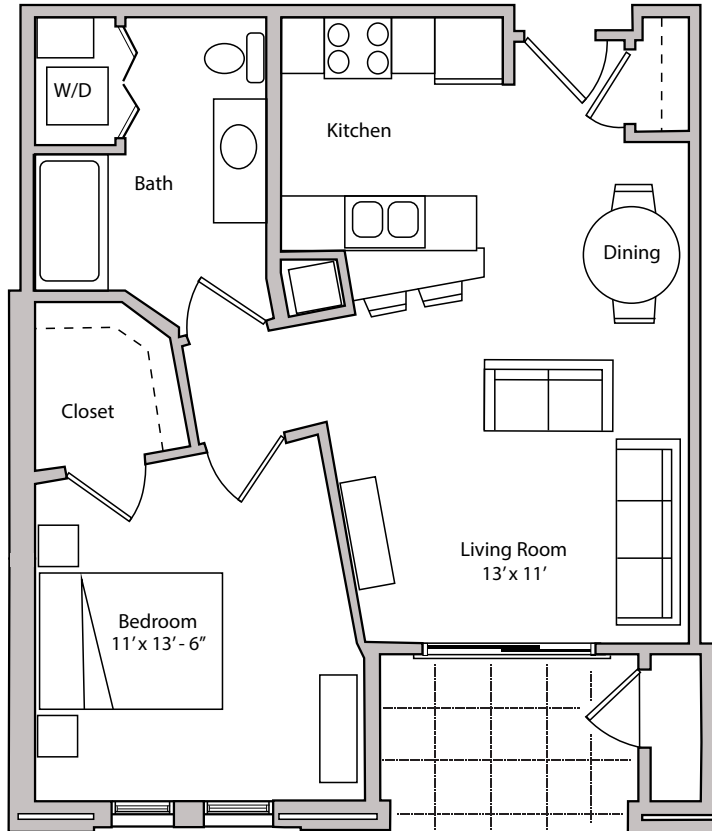

THE DEPOT

APARTMENTS

18 & 26 S. BEDFORD STREET - MADISON, WI

**ONE BEDROOM
ONE BATHROOM
714 SQUARE FEET**

PRICING:

AVAILABILITY:

FEATURES:

PROFESSIONALLY MANAGED BY URBAN LAND INTERESTS