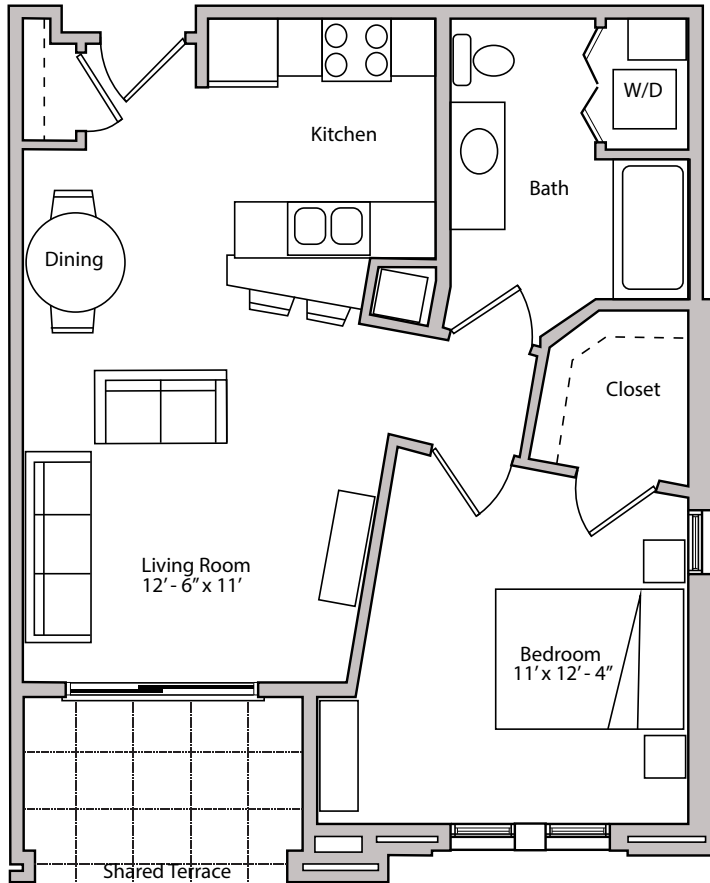

THE DEPOT

APARTMENTS

18 & 26 S. BEDFORD STREET - MADISON, WI

**ONE BEDROOM
ONE BATHROOM
684 SQUARE FEET**

PRICING:

AVAILABILITY:

FEATURES:

PROFESSIONALLY MANAGED BY URBAN LAND INTERESTS