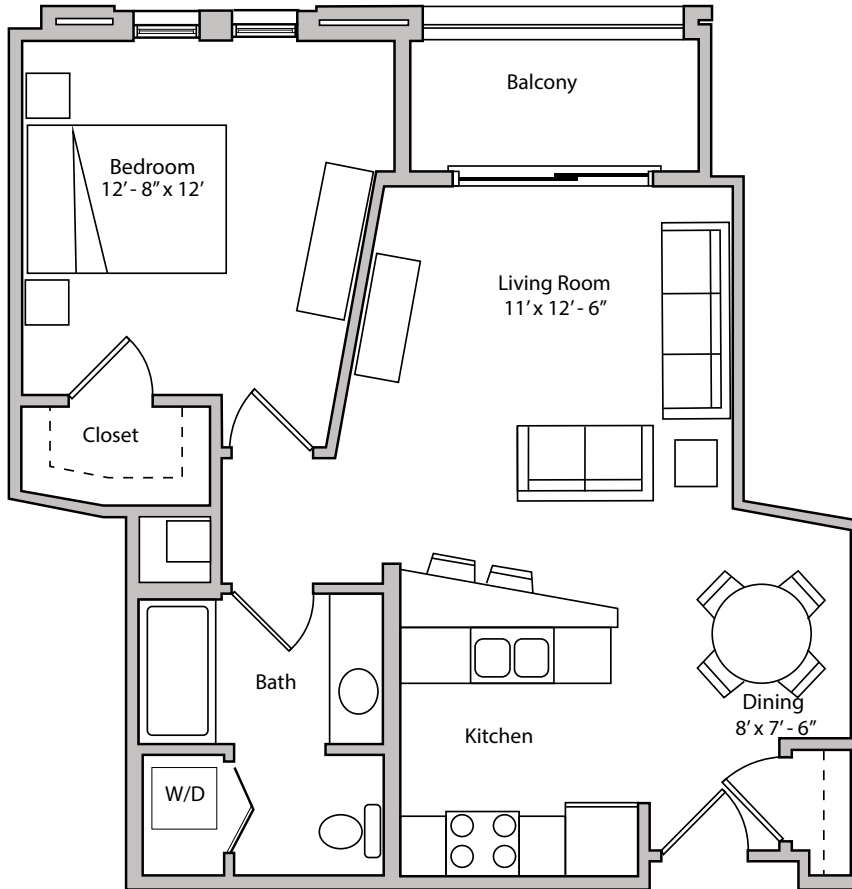

THE DEPOT

APARTMENTS

18 & 26 S. BEDFORD STREET - MADISON, WI

**ONE BEDROOM
ONE BATHROOM
692 SQUARE FEET**

PRICING:

AVAILABILITY:

FEATURES:

PROFESSIONALLY MANAGED BY URBAN LAND INTERESTS