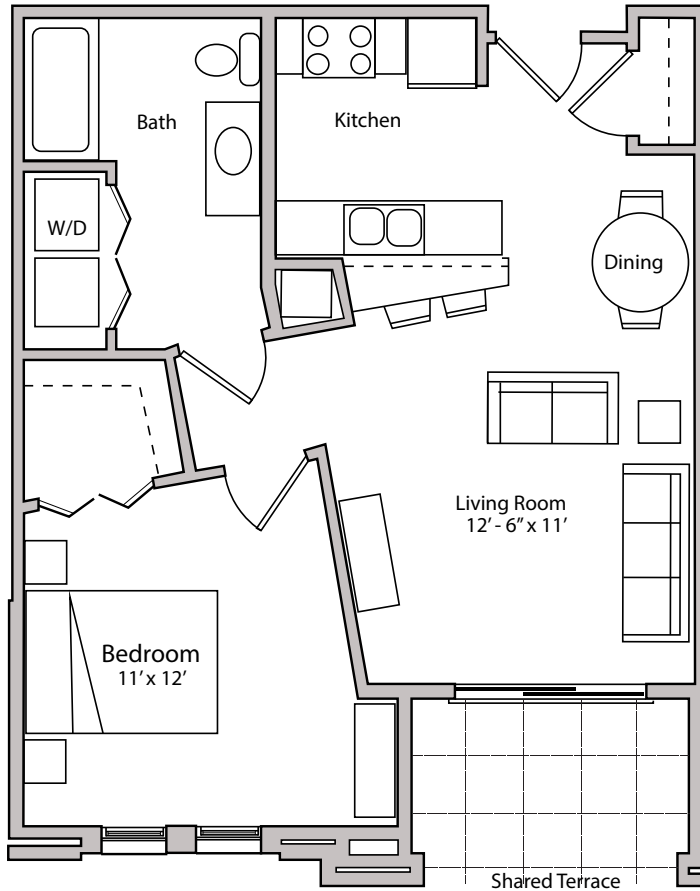

THE DEPOT

APARTMENTS

18 & 26 S. BEDFORD STREET - MADISON, WI

**ONE BEDROOM
ONE BATHROOM
675 SQUARE FEET**

PRICING:

AVAILABILITY:

FEATURES:

PROFESSIONALLY MANAGED BY URBAN LAND INTERESTS