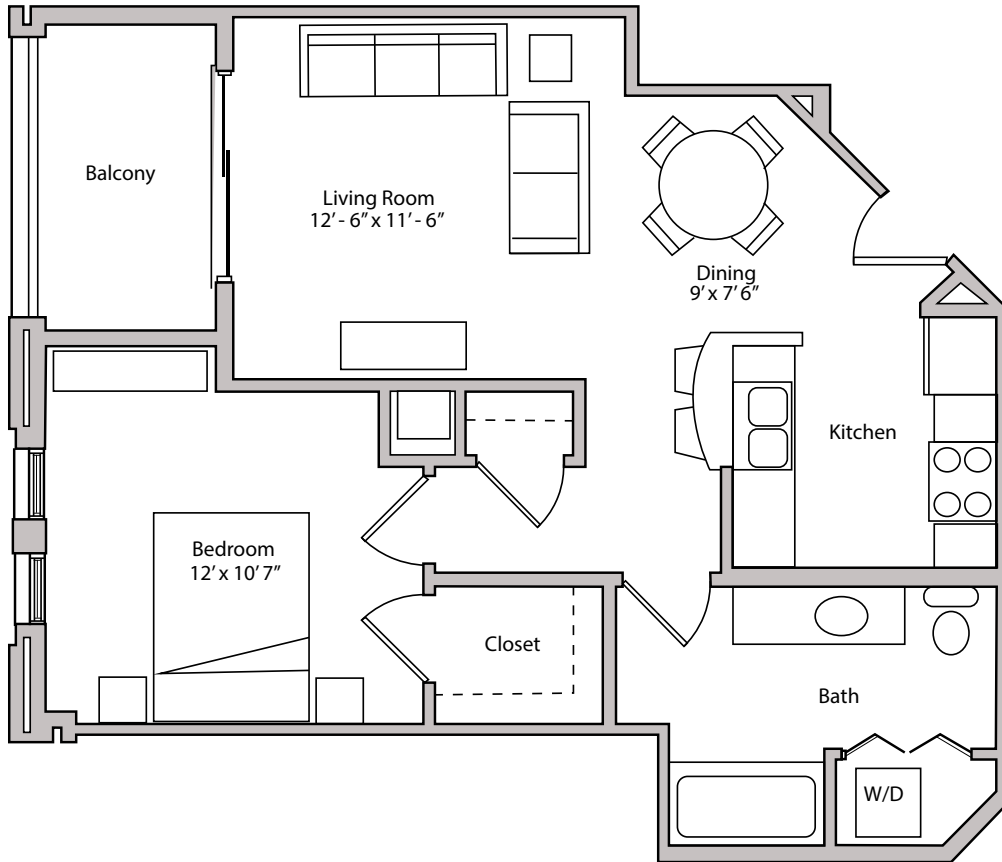

# THE DEPOT

APARTMENTS

18 & 26 S. BEDFORD STREET - MADISON, WI

**ONE BEDROOM  
ONE BATHROOM  
665 SQUARE FEET**

PRICING:

AVAILABILITY:

FEATURES:

**PROFESSIONALLY MANAGED BY URBAN LAND INTERESTS**