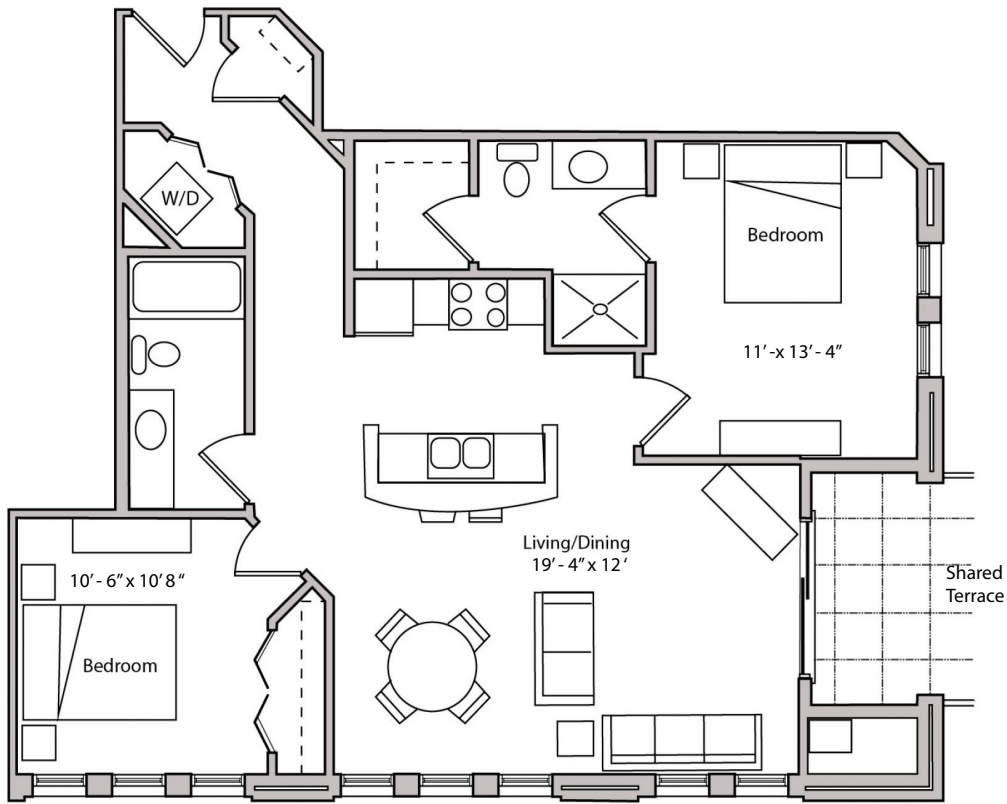

THE DEPOT

APARTMENTS

18 & 26 S. BEDFORD STREET - MADISON, WI

**TWO BEDROOM
TWO BATHROOM
1,017 SQUARE FEET**

PRICING:

AVAILABILITY:

FEATURES:

PROFESSIONALLY MANAGED BY URBAN LAND INTERESTS