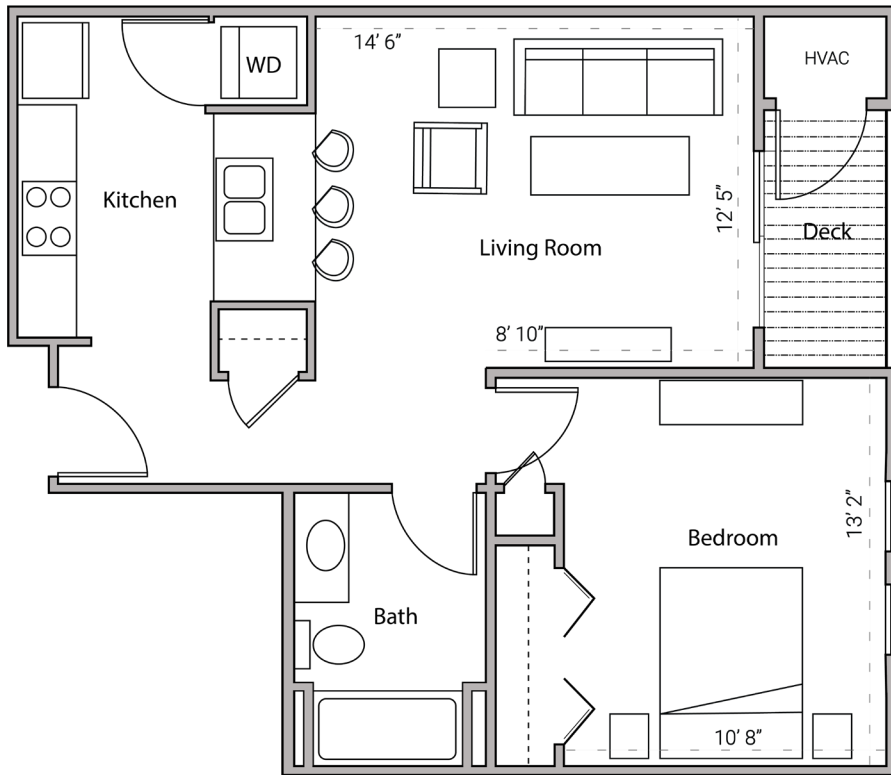

# CITY PLACE

ONE BEDROOM  
ONE BATHROOM  
668 SQUARE FEET

430 WEST MAIN STREET - MADISON, WI

PRICING:

AVAILABILITY:

FEATURES:

PROFESSIONALLY MANAGED BY URBAN LAND INTEREST (608) 661-7600 WWW.ULI.COM