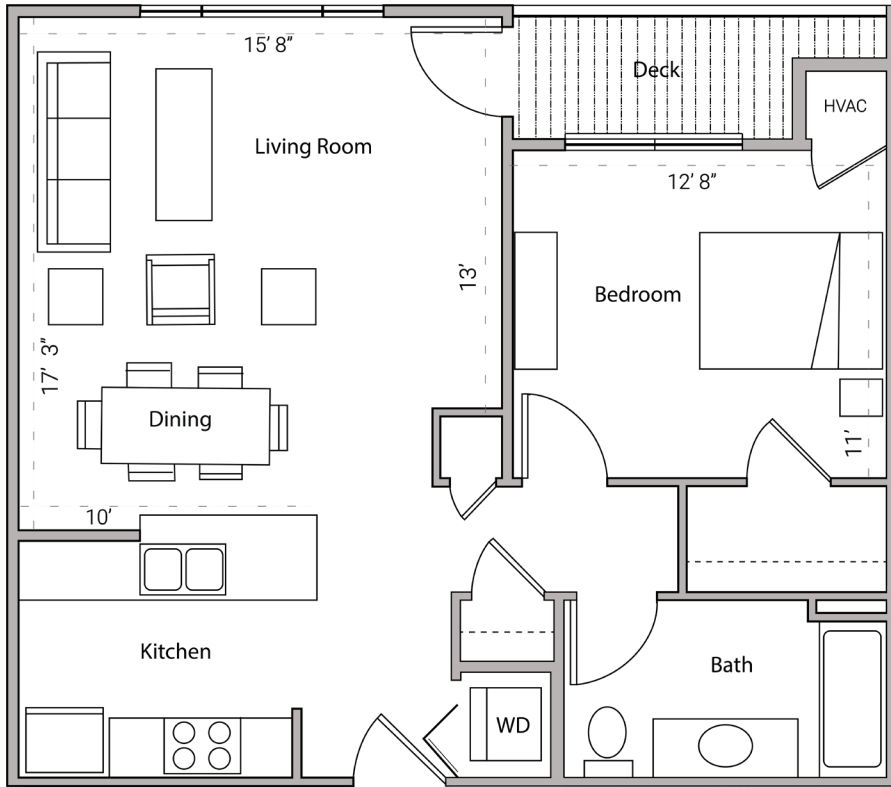

# CITY PLACE

ONE BEDROOM  
ONE BATHROOM  
746 SQUARE FEET

430 WEST MAIN STREET - MADISON, WI

PRICING:

AVAILABILITY:

FEATURES:

PROFESSIONALLY MANAGED BY URBAN LAND INTEREST (808) 661-7600 WWW.ULI.COM