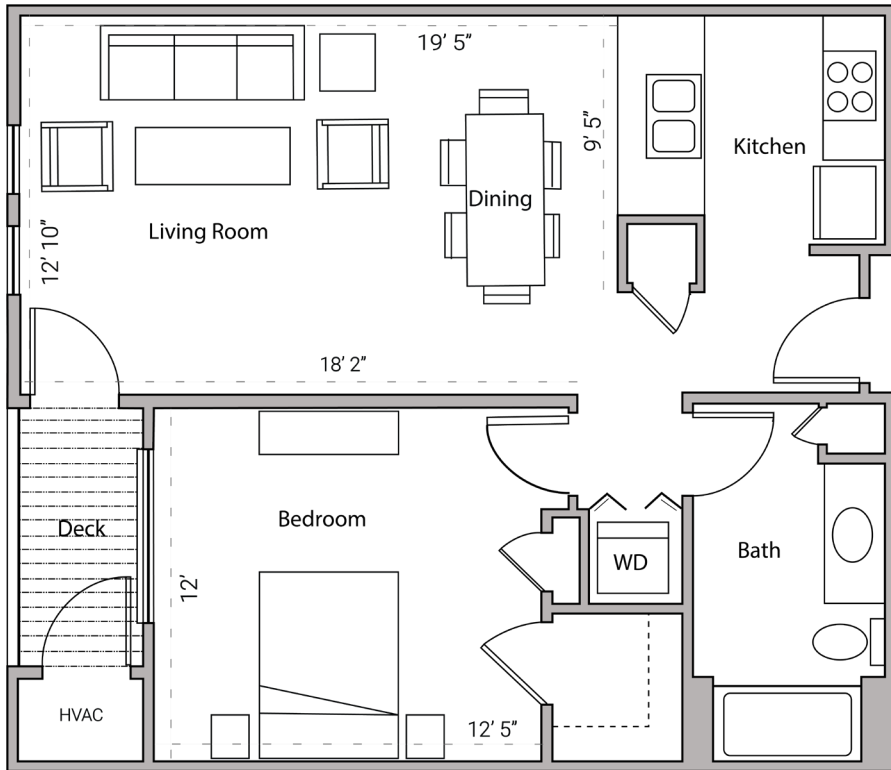

CITY PLACE

ONE BEDROOM
ONE BATHROOM
761 SQUARE FEET

430 WEST MAIN STREET - MADISON, WI

PRICING:

AVAILABILITY:

FEATURES:

PROFESSIONALLY MANAGED BY URBAN LAND INTEREST (608) 661-7600 WWW.ULI.COM