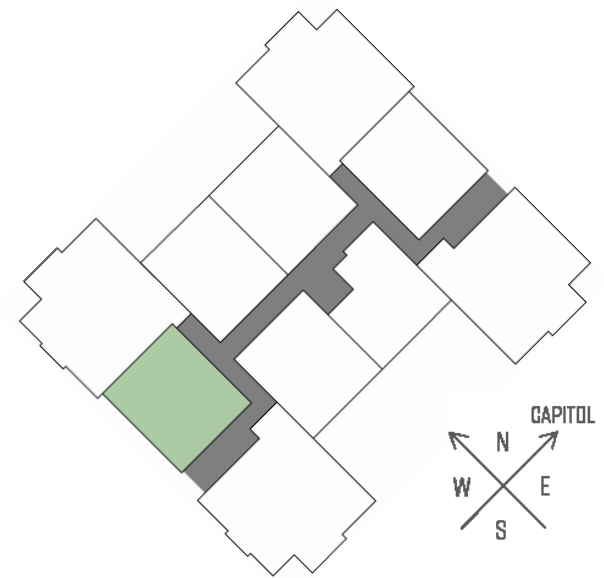

CITY PLACE

ONE BEDROOM
ONE BATHROOM
746 SQUARE FEET

430 WEST MAIN STREET - MADISON, WI

PRICING:

AVAILABILITY:

FEATURES:

PROFESSIONALLY MANAGED BY URBAN LAND INTEREST (608) 661-7600 WWW.ULI.COM