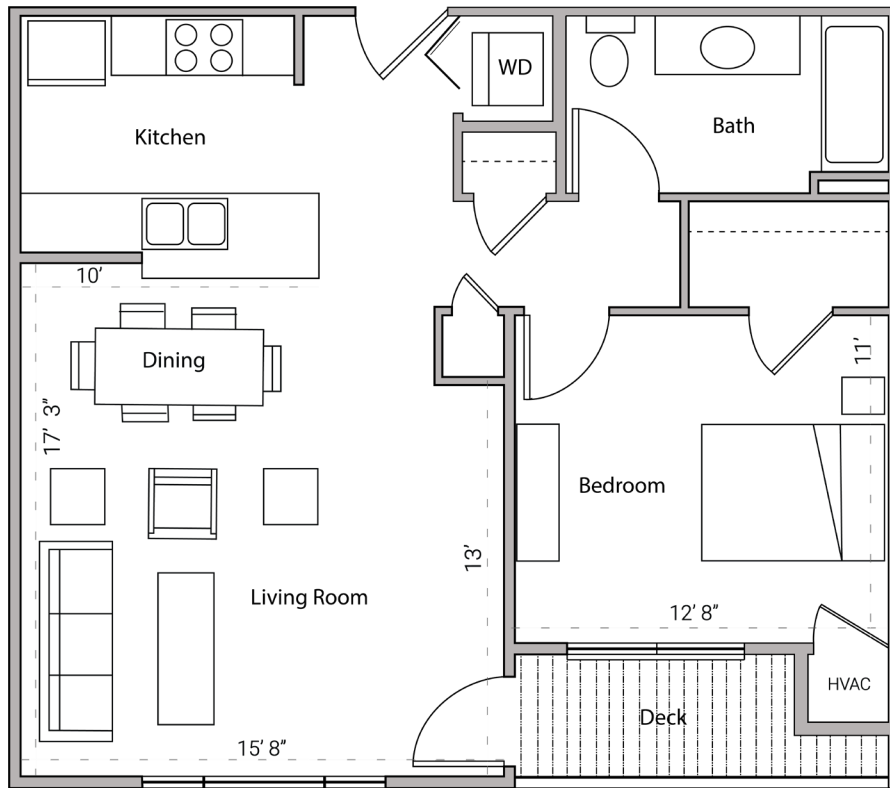

CITY PLACE

ONE BEDROOM
ONE BATHROOM
746 SQUARE FEET

430 WEST MAIN STREET - MADISON, WI

PRICING:

AVAILABILITY:

FEATURES:

PROFESSIONALLY MANAGED BY URBAN LAND INTEREST (608) 661-7600 WWW.ULI.COM