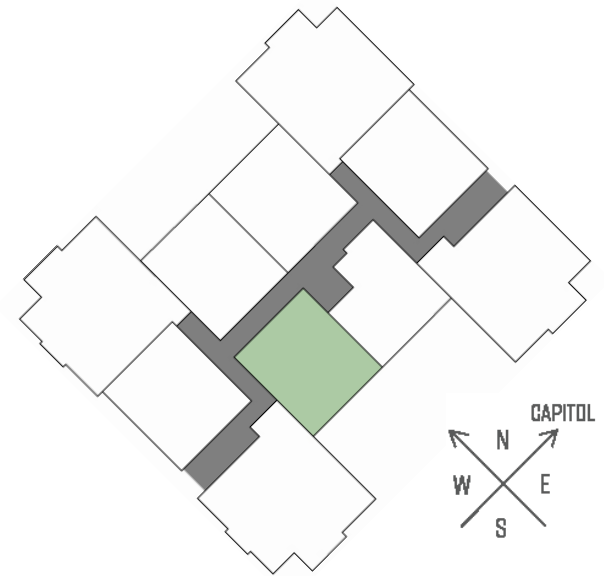

# CITY PLACE

ONE BEDROOM  
ONE BATHROOM  
761 SQUARE FEET

430 WEST MAIN STREET - MADISON, WI

PRICING:

AVAILABILITY:

FEATURES:

PROFESSIONALLY MANAGED BY URBAN LAND INTEREST (608) 661-7600 WWW.ULI.COM