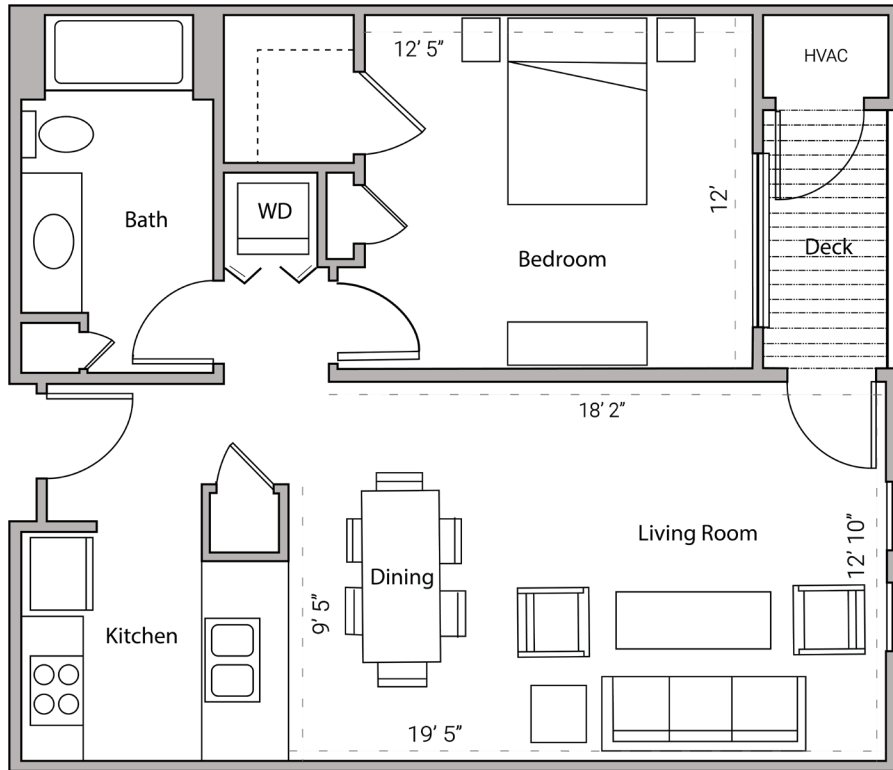

# CITY PLACE

ONE BEDROOM  
ONE BATHROOM  
761 SQUARE FEET

430 WEST MAIN STREET - MADISON, WI

PRICING:

AVAILABILITY:

FEATURES:

PROFESSIONALLY MANAGED BY URBAN LAND INTEREST (608) 661-7600 WWW.ULI.COM