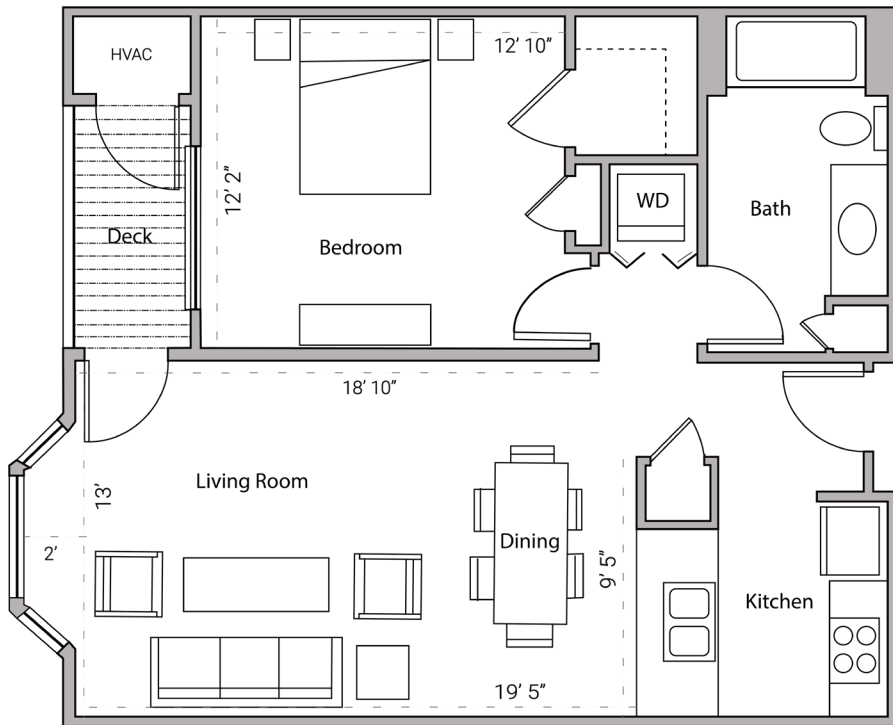

# CITY PLACE

ONE BEDROOM  
ONE BATHROOM  
761 SQUARE FEET

430 WEST MAIN STREET - MADISON, WI

PRICING:

AVAILABILITY:

FEATURES:

PROFESSIONALLY MANAGED BY URBAN LAND INTEREST (608) 661-7600 WWW.ULI.COM