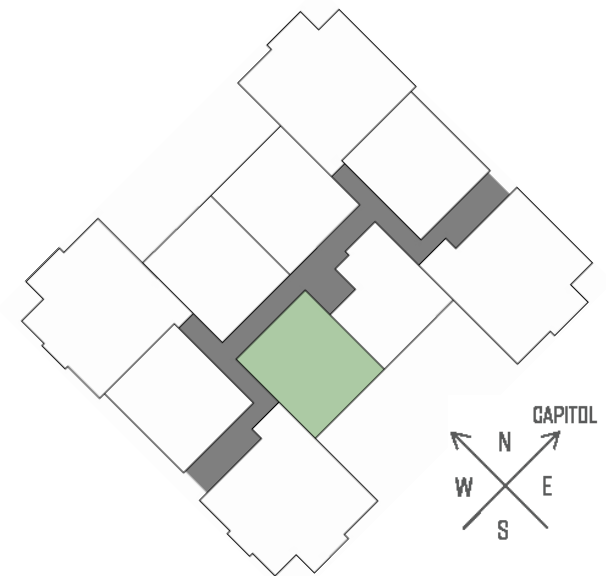

# CITY PLACE

ONE BEDROOM  
ONE BATHROOM  
761 SQUARE FEET

430 WEST MAIN STREET - MADISON, WI

PRICING:

AVAILABILITY:

FEATURES:

PROFESSIONALLY MANAGED BY URBAN LAND INTEREST (608) 661-7600 WWW.ULI.COM