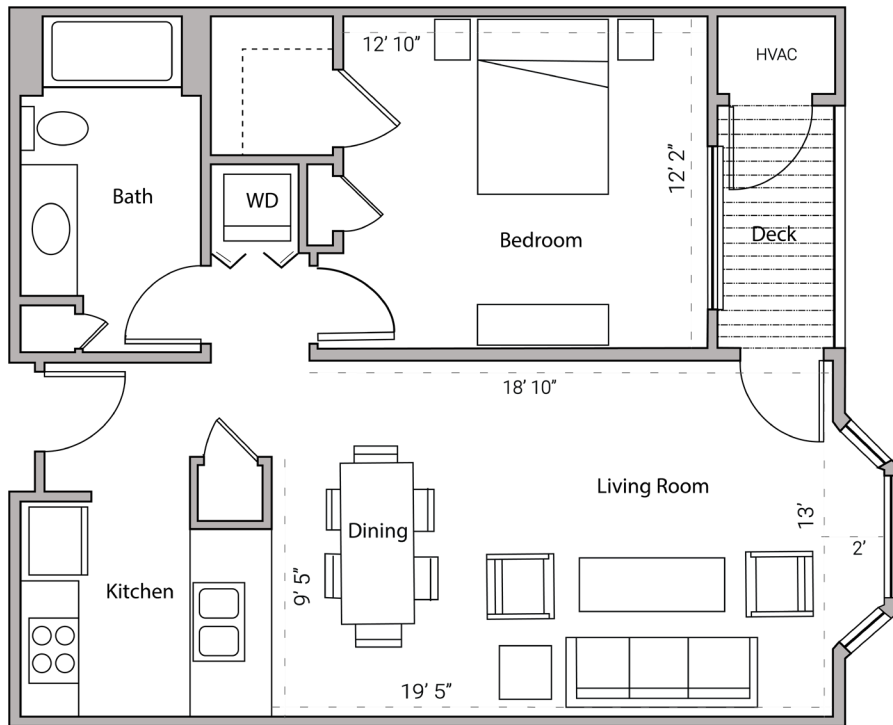

# CITY PLACE

ONE BEDROOM  
ONE BATHROOM  
761 SQUARE FEET

430 WEST MAIN STREET - MADISON, WI

PRICING:

AVAILABILITY:

FEATURES:

PROFESSIONALLY MANAGED BY URBAN LAND INTEREST (608) 661-7600 WWW.ULI.COM