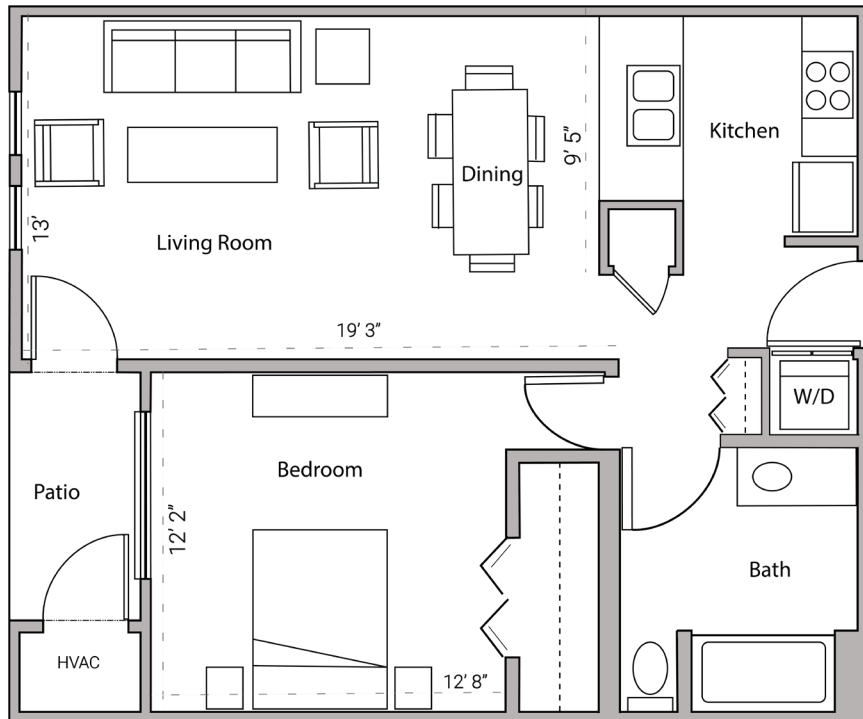

CITY PLACE

ONE BEDROOM
ONE BATHROOM
761 SQUARE FEET

430 WEST MAIN STREET - MADISON, WI

PRICING:

AVAILABILITY:

FEATURES:

PROFESSIONALLY MANAGED BY URBAN LAND INTEREST (608) 661-7600 WWW.ULI.COM