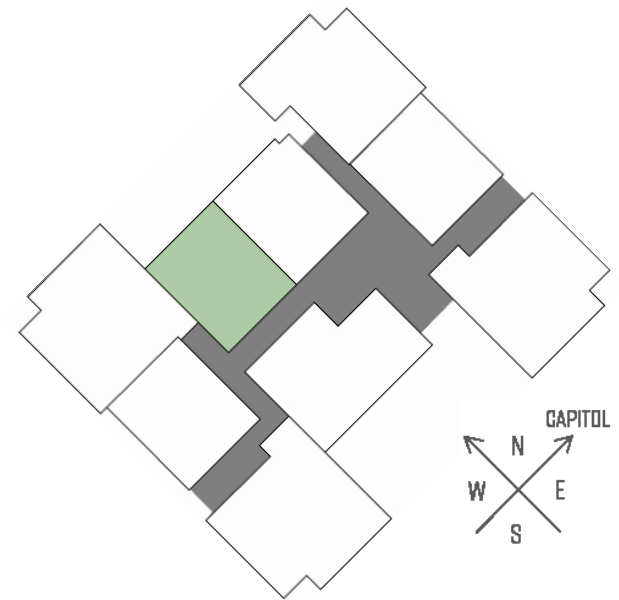

CITY PLACE

ONE BEDROOM
ONE BATHROOM
761 SQUARE FEET

430 WEST MAIN STREET - MADISON, WI

PRICING:

AVAILABILITY:

FEATURES:

PROFESSIONALLY MANAGED BY URBAN LAND INTEREST (608) 661-7600 WWW.ULI.COM