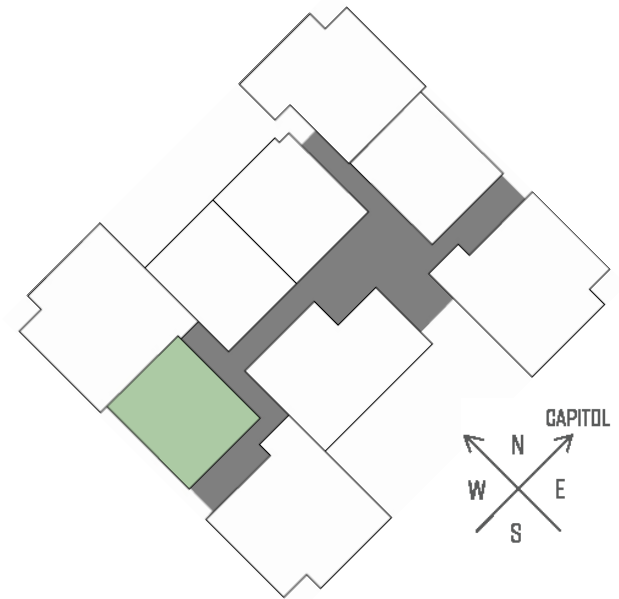

CITY PLACE

ONE BEDROOM
ONE BATHROOM
746 SQUARE FEET

430 WEST MAIN STREET - MADISON, WI

PRICING:

AVAILABILITY:

FEATURES:

PROFESSIONALLY MANAGED BY URBAN LAND INTEREST (608) 661-7600 WWW.ULI.COM