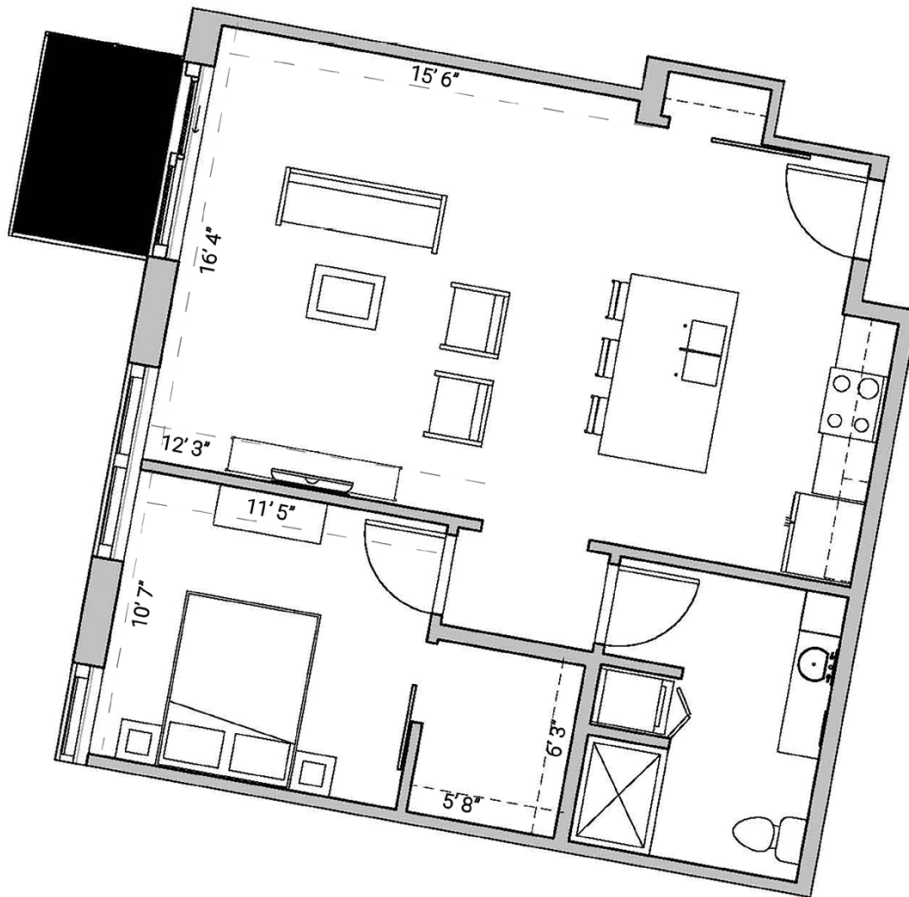

# SEVEN27

727 LORILLARD COURT - MADISON, WI

ONEBEDROOM  
ONEBATHROOM  
767SQUAREFEET

PRICING:

AVAILABILITY:

FEATURES:

PROFESSIONALLY MANAGED BY URBAN LAND INTERESTS (608)661-7600 WWW.ULI.COM

The  
**YARDS**

TOBACCO LOFTS

SEVEN27

NINE LINE

QUARTER ROW