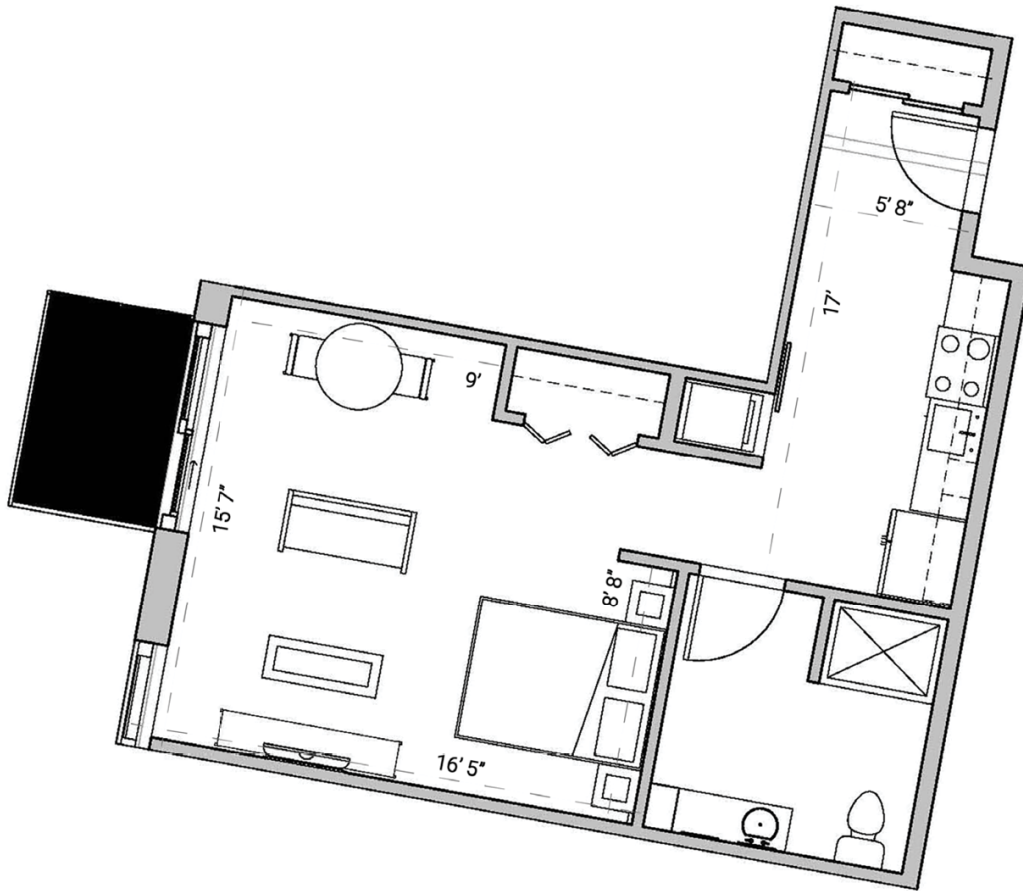

SEVEN27

727 LORILLARD COURT - MADISON, WI

STUDIO
ONE BATHROOM
547 SQUARE FEET

PRICING:

AVAILABILITY:

FEATURES:

PROFESSIONALLY MANAGED BY URBAN LAND INTERESTS (608)661-7600 WWW.ULI.COM

The
YARDS

TOBACCO LOFTS

SEVEN27

NINE LINE

QUARTER ROW