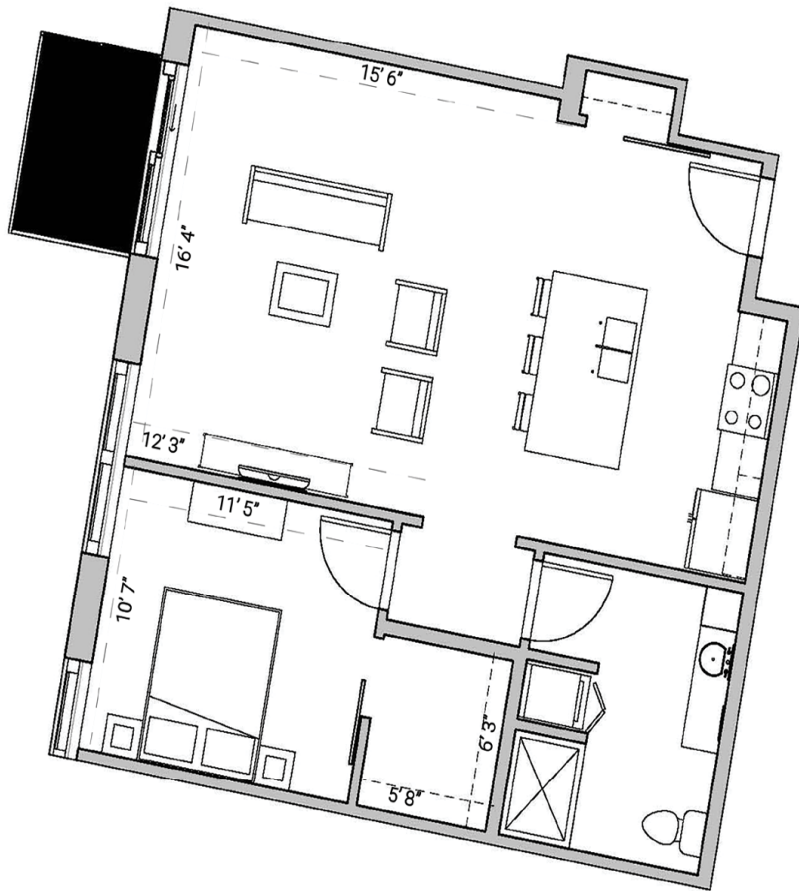

SEVEN27

727 LORILLARD COURT - MADISON, WI

ONEBEDROOM
ONEBATHROOM
767SQUAREFEET

PRICING:

AVAILABILITY:

FEATURES:

PROFESSIONALLY MANAGED BY URBAN LAND INTERESTS (608)661-7600 WWW.ULI.COM

The
YARDS

TOBACCO LOFTS

SEVEN27

NINE LINE

QUARTER ROW