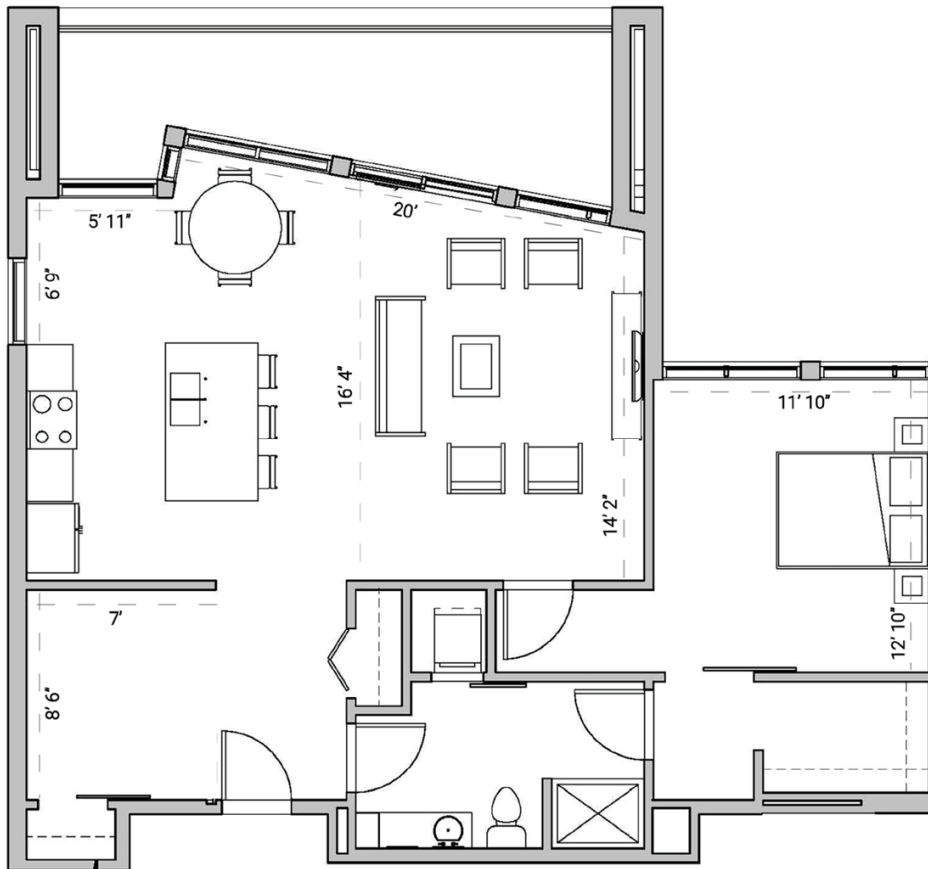

# SEVEN27

727 LORILLARD COURT - MADISON, WI

ONE BEDROOM  
ONE BATHROOM  
1,035 SQUARE FEET

PRICING:

AVAILABILITY:

FEATURES:

PROFESSIONALLY MANAGED BY URBAN LAND INTERESTS (608)661-7600 WWW.ULI.COM

The  
**YARDS**

TOBACCO LOFTS

SEVEN27

NINE LINE

QUARTER ROW