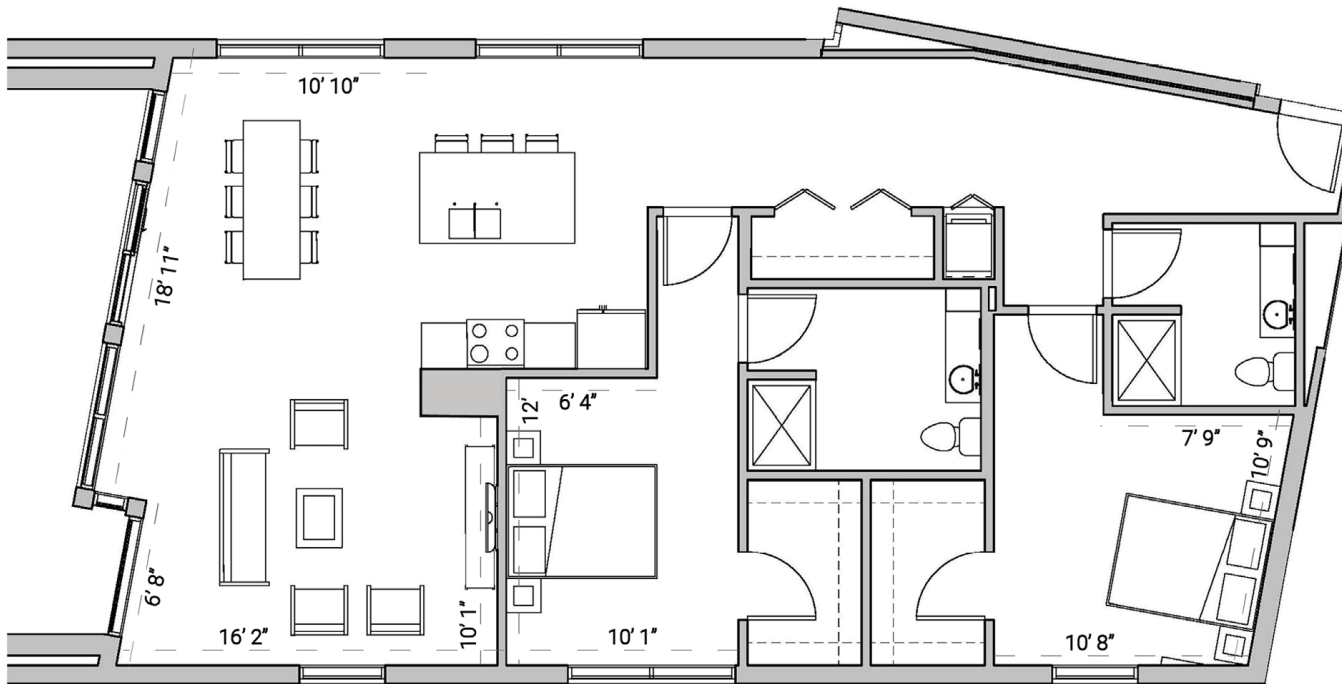

# SEVEN27

727 LORILLARD COURT - MADISON, WI

TWO BEDROOM  
TWO BATHROOM  
1,430 SQUARE FEET

PRICING:

AVAILABILITY:

FEATURES:

PROFESSIONALLY MANAGED BY URBAN LAND INTERESTS (608)661-7600 WWW.ULI.COM

The  
YARDS

TOBACCO LOFTS

SEVEN27

NINE LINE

QUARTER ROW