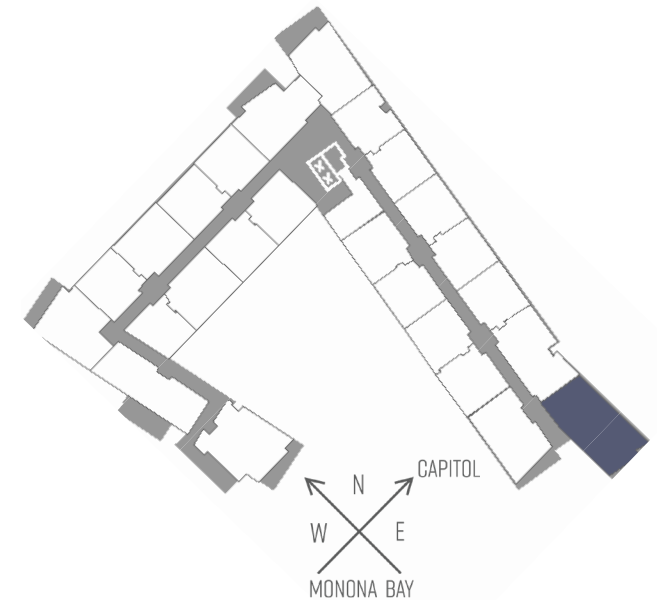

# SEVEN27

727 LORILLARD COURT - MADISON, WI

TWO BEDROOM  
TWO BATHROOM  
1,430 SQUARE FEET

PRICING:

AVAILABILITY:

FEATURES:

PROFESSIONALLY MANAGED BY URBAN LAND INTERESTS (608)661-7600 WWW.ULI.COM

The  
YARDS

TOBACCO LOFTS

SEVEN27

NINE LINE

QUARTER ROW