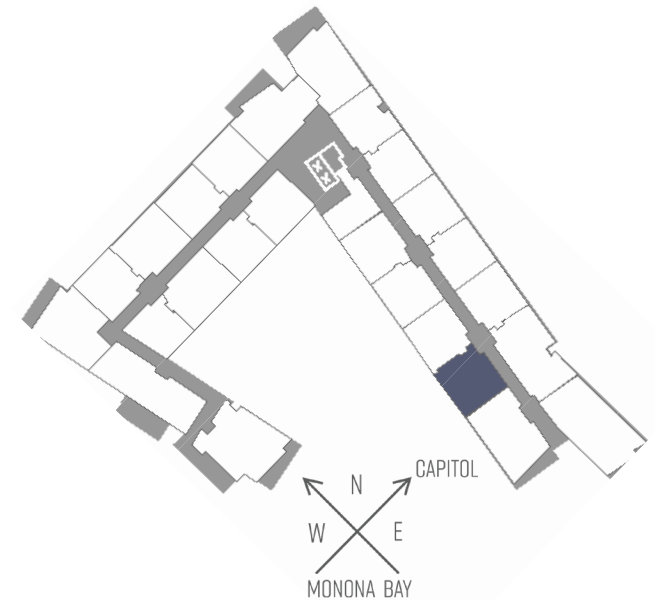

SEVEN27

727 LORILLARD COURT - MADISON, WI

ONEBEDROOM
ONEBATHROOM
756SQUAREFEET

PRICING:

AVAILABILITY:

FEATURES:

PROFESSIONALLY MANAGED BY URBAN LAND INTERESTS (608)661-7600 WWW.ULI.COM

The
YARDS

TOBACCO LOFTS

SEVEN27

NINE LINE

QUARTER ROW