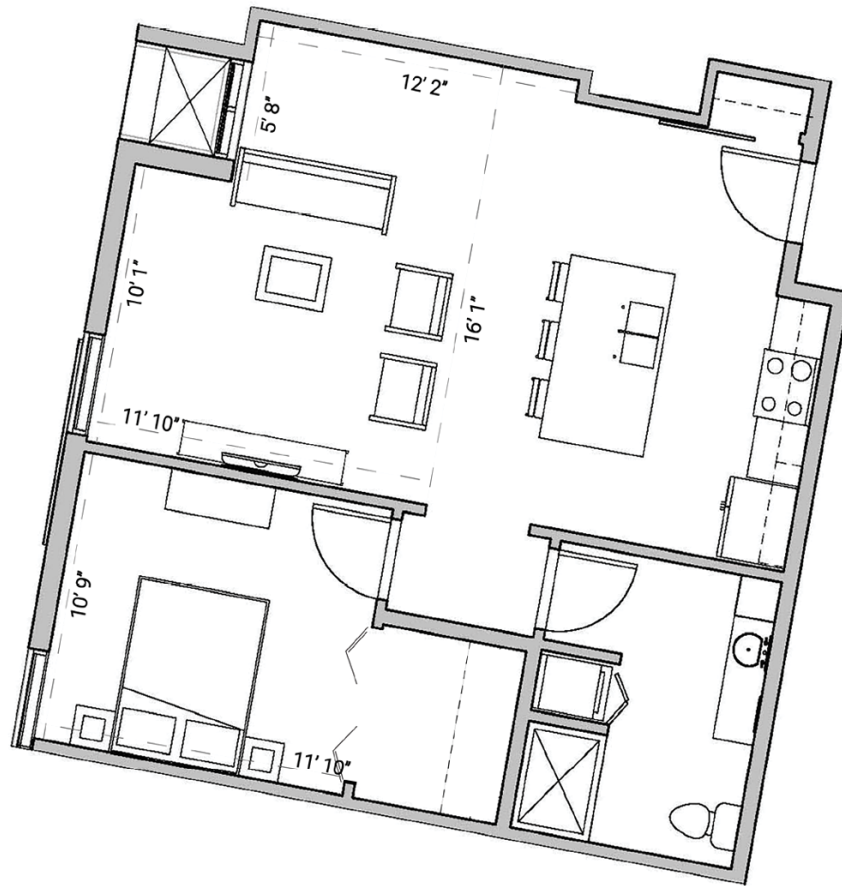

SEVEN27

727 LORILLARD COURT - MADISON, WI

ONEBEDROOM
ONEBATHROOM
756SQUAREFEET

PRICING:

AVAILABILITY:

FEATURES:

PROFESSIONALLY MANAGED BY URBAN LAND INTERESTS (608)661-7600 WWW.ULI.COM

The
YARDS

TOBACCO LOFTS

SEVEN27

NINE LINE

QUARTER ROW