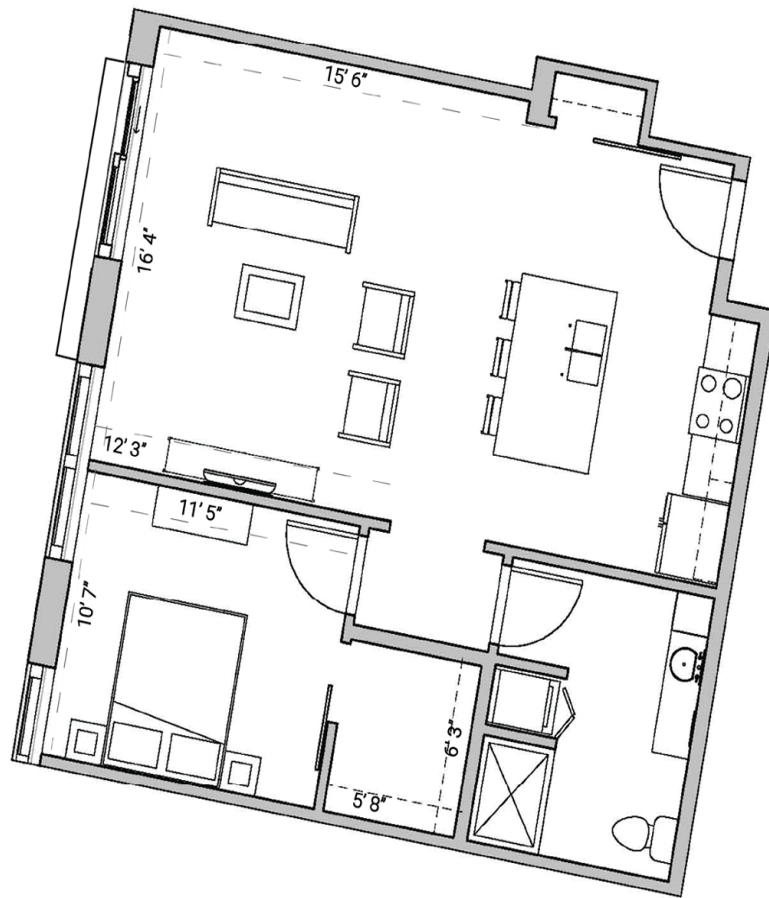

SEVEN27

727 LORILLARD COURT - MADISON, WI

ONEBEDROOM
ONEBATHROOM
767SQUAREFEET

PRICING:

AVAILABILITY:

FEATURES:

PROFESSIONALLY MANAGED BY URBAN LAND INTERESTS (608)661-7600 WWW.ULI.COM

The
YARDS

TOBACCO LOFTS

SEVEN27

NINE LINE

QUARTER ROW