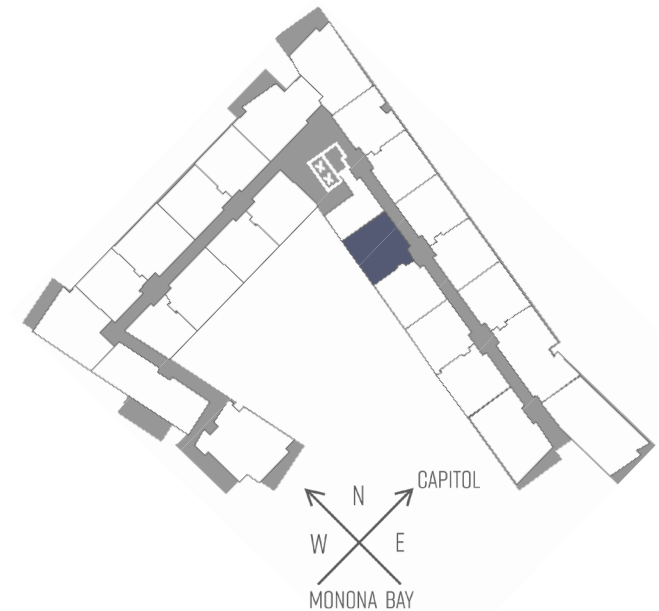

SEVEN27

727 LORILLARD COURT - MADISON, WI

ONEBEDROOM
ONEBATHROOM
767SQUAREFEET

PRICING:

AVAILABILITY:

FEATURES:

PROFESSIONALLY MANAGED BY URBAN LAND INTERESTS (608)661-7600 WWW.ULI.COM

The
YARDS

TOBACCO LOFTS

SEVEN27

NINE LINE

QUARTER ROW