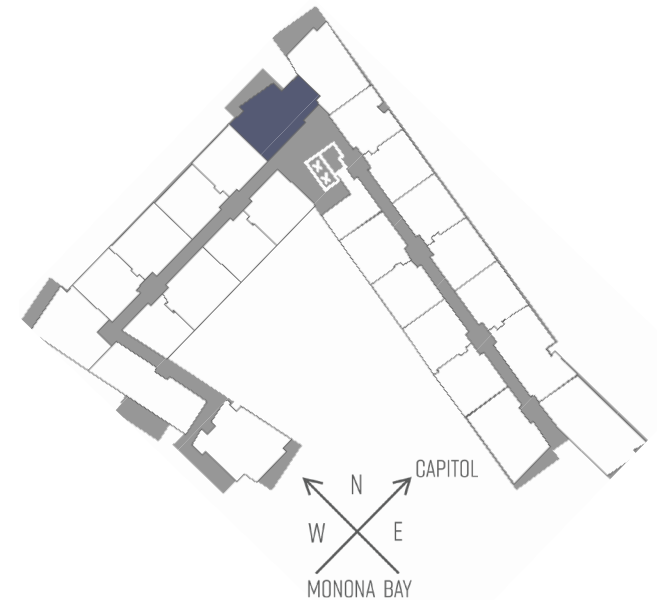

SEVEN27

TWOBEDROOM
TWOBATHROOM
1,078SQUAREFEET

727 LORILLARD COURT - MADISON, WI

PRICING:

AVAILABILITY:

FEATURES:

PROFESSIONALLY MANAGED BY URBAN LAND INTERESTS (608)661-7600 WWW.ULI.COM

The
YARDS

TOBACCO LOFTS

SEVEN27

NINE LINE

QUARTER ROW