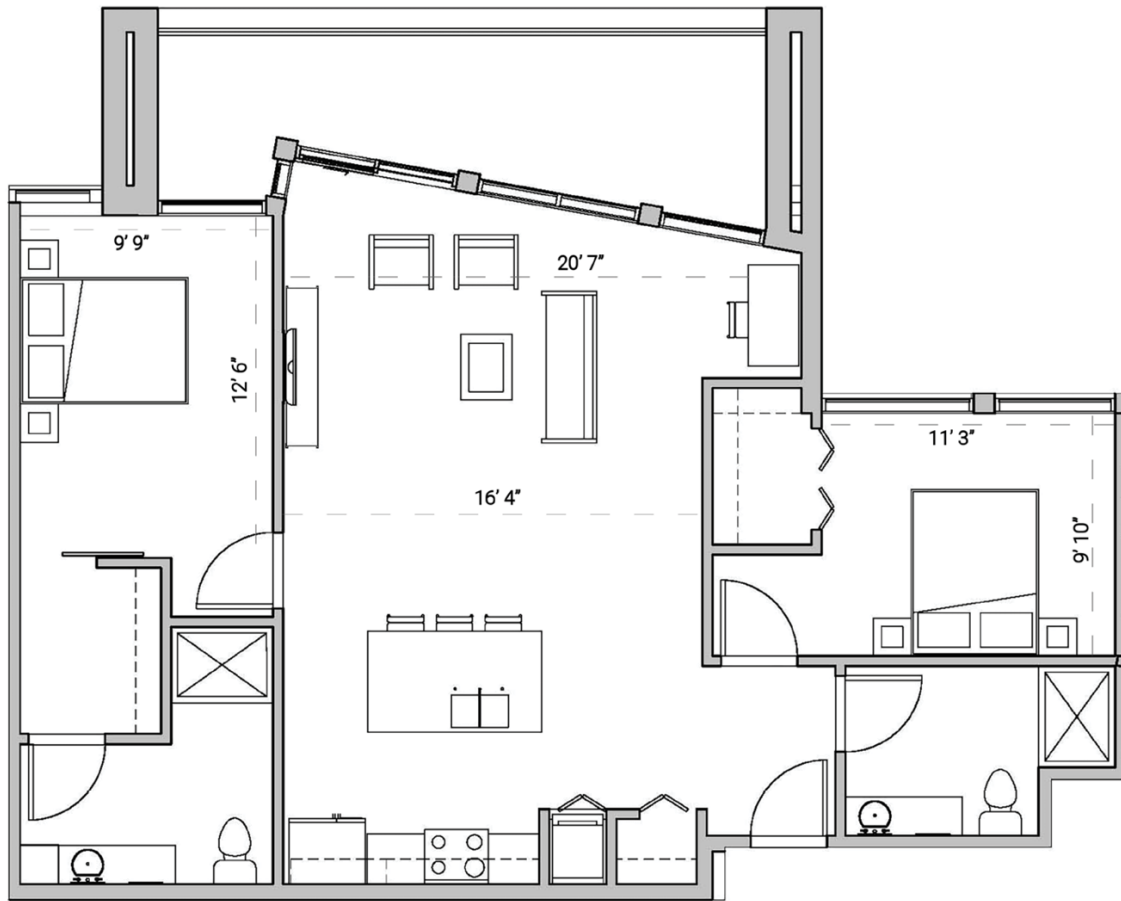

SEVEN27

TWOBEDROOM
TWOBATHROOM
1,078SQUAREFEET

727 LORILLARD COURT - MADISON, WI

PRICING:

AVAILABILITY:

FEATURES:

PROFESSIONALLY MANAGED BY URBAN LAND INTERESTS (608)661-7600 WWW.ULI.COM

The
YARDS

TOBACCO LOFTS

SEVEN27

NINE LINE

QUARTER ROW