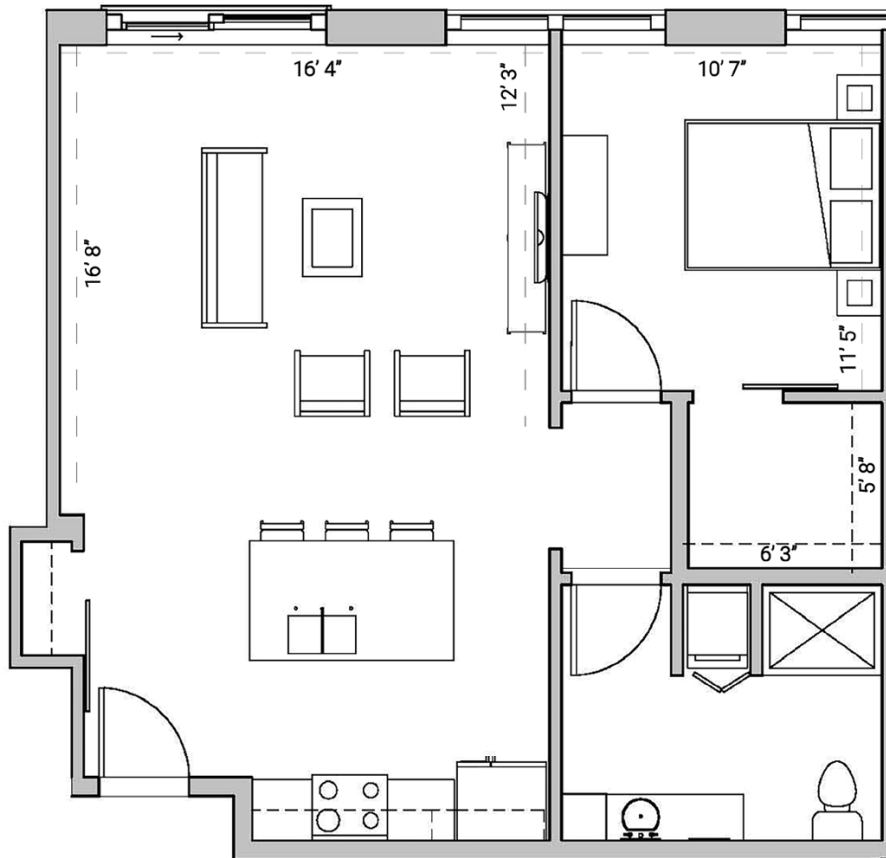

SEVEN27

727 LORILLARD COURT - MADISON, WI

ONEBEDROOM
ONEBATHROOM
767SQUAREFEET

PRICING:

AVAILABILITY:

FEATURES:

PROFESSIONALLY MANAGED BY URBAN LAND INTERESTS (608)661-7600 WWW.ULI.COM

The
YARDS

TOBACCO LOFTS

SEVEN27

NINE LINE

QUARTER ROW