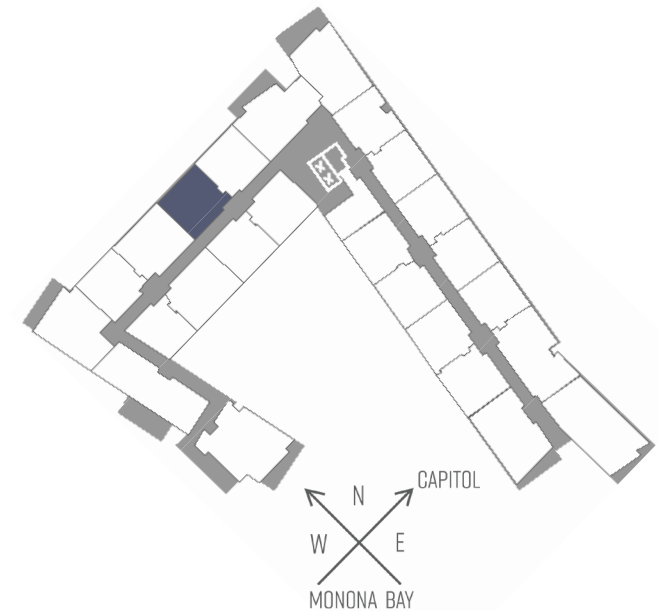

SEVEN27

727 LORILLARD COURT - MADISON, WI

ONEBEDROOM
ONEBATHROOM
767SQUAREFEET

PRICING:

AVAILABILITY:

FEATURES:

PROFESSIONALLY MANAGED BY URBAN LAND INTERESTS (608)661-7600 WWW.ULI.COM

The
YARDS

TOBACCO LOFTS

SEVEN27

NINE LINE

QUARTER ROW