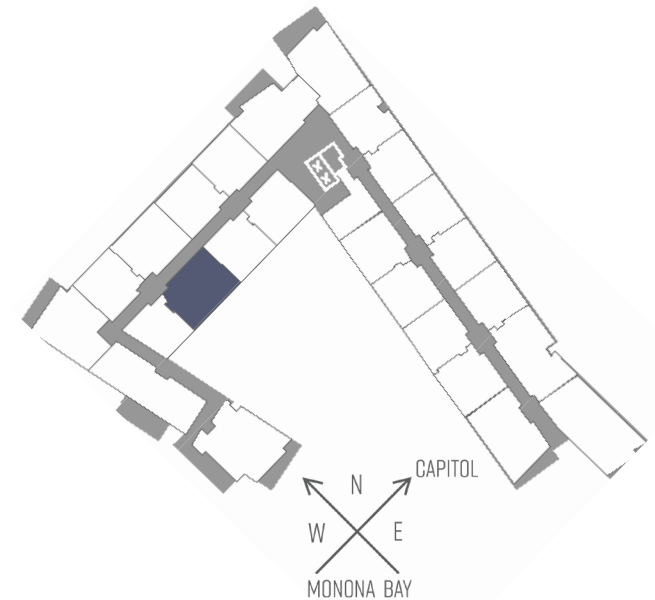

# SEVEN27

727 LORILLARD COURT - MADISON, WI

ONE BEDROOM  
ONE BATHROOM  
923 SQUARE FEET

PRICING:

AVAILABILITY:

FEATURES:

PROFESSIONALLY MANAGED BY URBAN LAND INTERESTS (608)661-7600 WWW.ULI.COM

The  
**YARDS**

TOBACCO LOFTS

SEVEN27

NINE LINE

QUARTER ROW