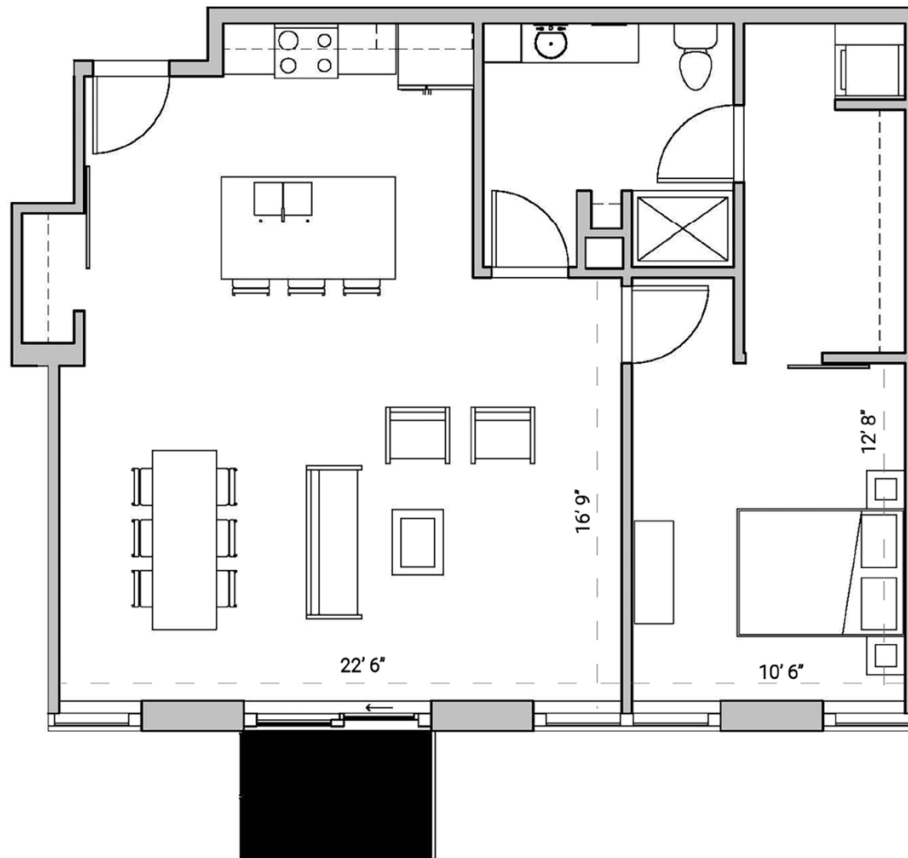

# SEVEN27

727 LORILLARD COURT - MADISON, WI

ONE BEDROOM  
ONE BATHROOM  
923 SQUARE FEET

PRICING:

AVAILABILITY:

FEATURES:

PROFESSIONALLY MANAGED BY URBAN LAND INTERESTS (608)661-7600 WWW.ULI.COM

The  
**YARDS**

TOBACCO LOFTS

SEVEN27

NINE LINE

QUARTER ROW