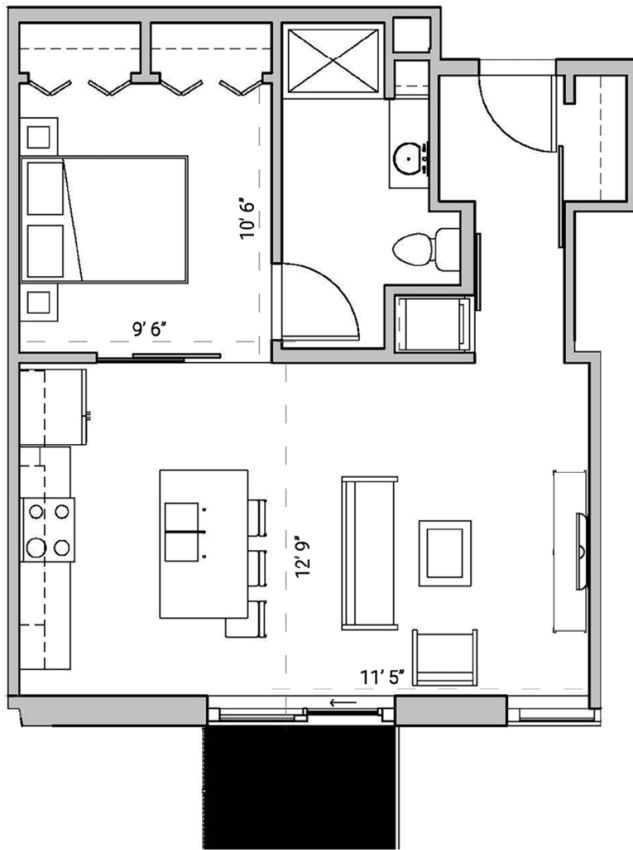

SEVEN27

727 LORILLARD COURT - MADISON, WI

ONEBEDROOM
ONEBATHROOM
608SQUAREFEET

PRICING:

AVAILABILITY:

FEATURES:

PROFESSIONALLY MANAGED BY URBAN LAND INTERESTS (608)661-7600 WWW.ULI.COM

The
YARDS

TOBACCO LOFTS

SEVEN27

NINE LINE

QUARTER ROW