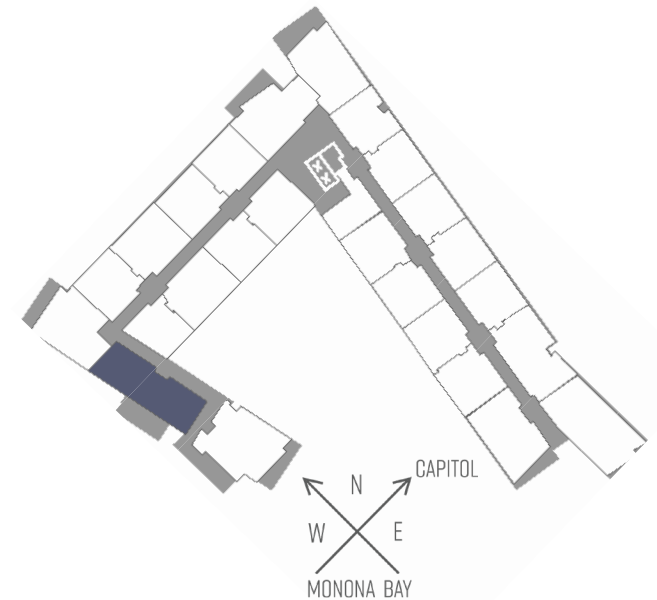

SEVEN27

727 LORILLARD COURT - MADISON, WI

2 BEDROOM
2.5 BATHROOM
1,238 SQUARE FEET

PRICING:

AVAILABILITY:

FEATURES:

PROFESSIONALLY MANAGED BY URBAN LAND INTERESTS (608)661-7600 WWW.ULI.COM

The
YARDS

TOBACCO LOFTS

SEVEN27

NINE LINE

QUARTER ROW