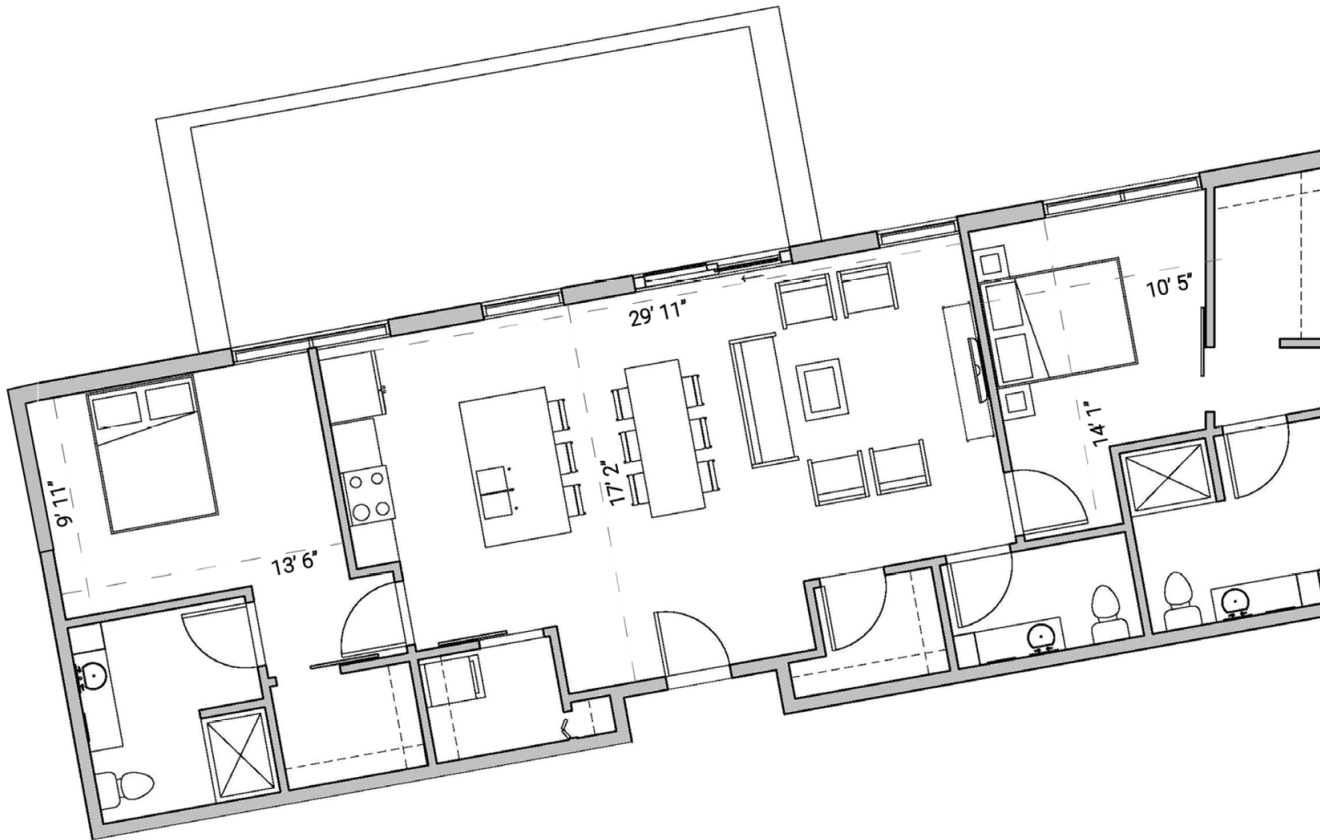

SEVEN27

727 LORILLARD COURT - MADISON, WI

2 BEDROOM
2.5 BATHROOM
1,238 SQUARE FEET

PRICING:

AVAILABILITY:

FEATURES:

PROFESSIONALLY MANAGED BY URBAN LAND INTERESTS (608)661-7600 WWW.ULI.COM

The
YARDS

TOBACCO LOFTS

SEVEN27

NINE LINE

QUARTER ROW