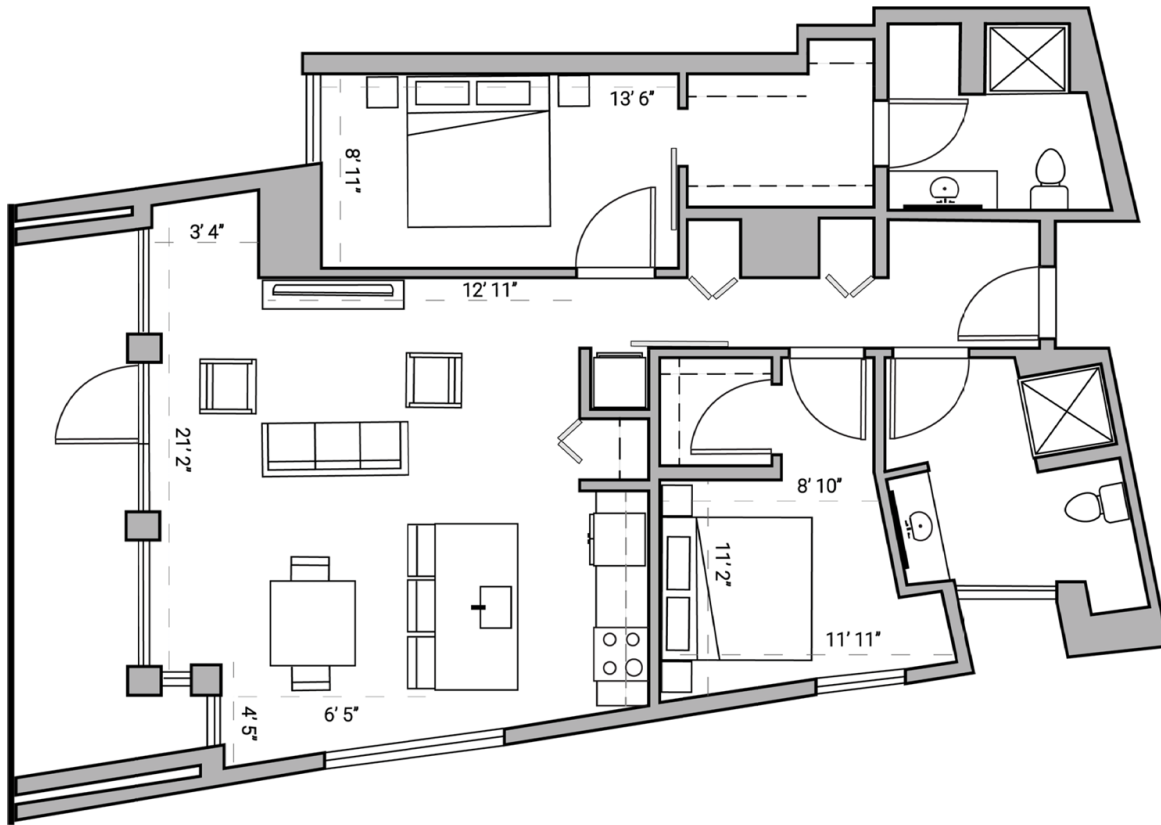

SEVEN27

727 LORILLARD COURT - MADISON, WI

TWOBEDROOM
TWOBATHROOM
1,147 SQUARE FEET

PRICING:

AVAILABILITY:

FEATURES:

PROFESSIONALLY MANAGED BY URBAN LAND INTERESTS (608)661-7600 WWW.ULI.COM

The
YARDS

TOBACCO LOFTS

SEVEN27

NINE LINE

QUARTER ROW