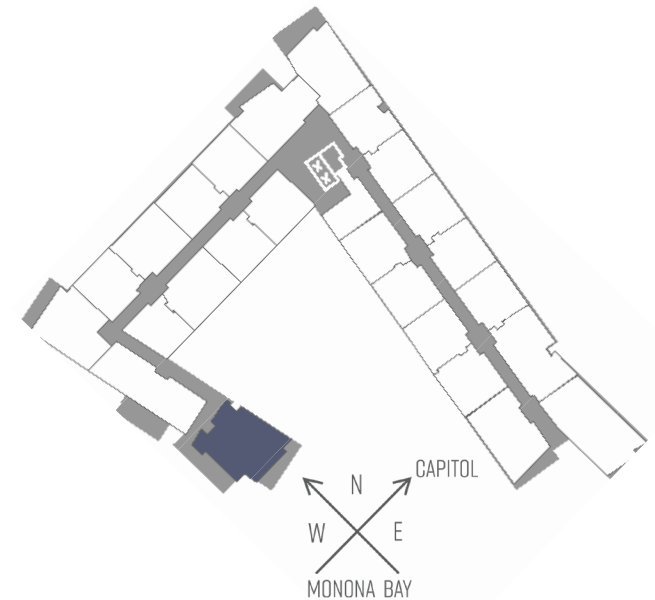

SEVEN27

727 LORILLARD COURT - MADISON, WI

TWOBEDROOM
TWOBATHROOM
1,147 SQUARE FEET

PRICING:

AVAILABILITY:

FEATURES:

PROFESSIONALLY MANAGED BY URBAN LAND INTERESTS (608)661-7600 WWW.ULI.COM

The
YARDS

TOBACCO LOFTS

SEVEN27

NINE LINE

QUARTER ROW