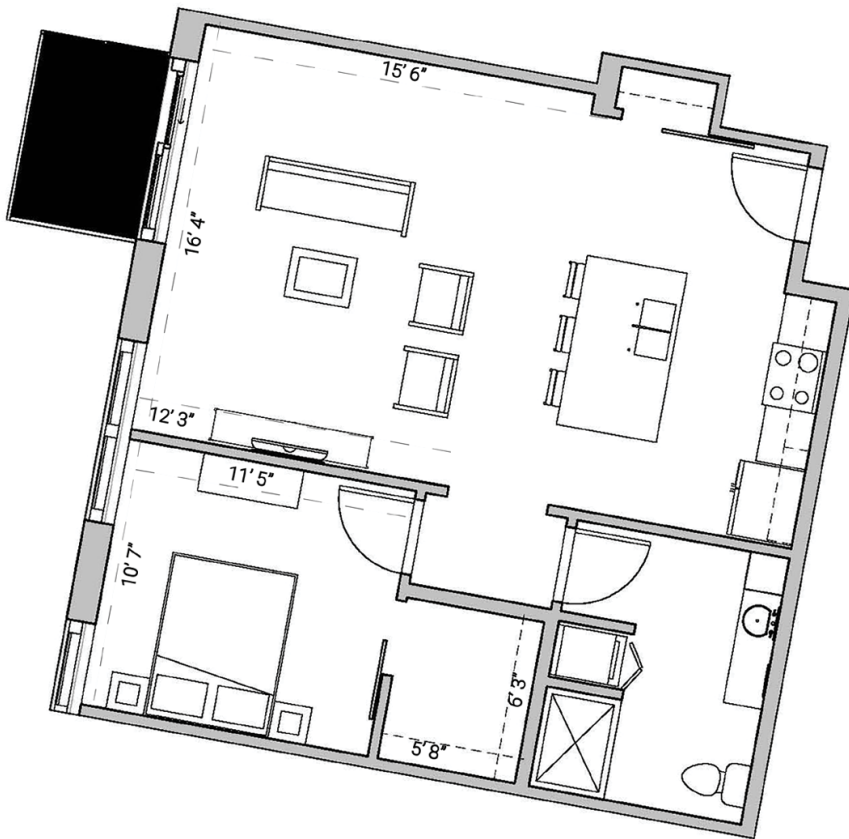

SEVEN27

727 LORILLARD COURT - MADISON, WI

ONEBEDROOM
ONEBATHROOM
767SQUAREFEET

PRICING:

AVAILABILITY:

FEATURES:

PROFESSIONALLY MANAGED BY URBAN LAND INTERESTS (608)661-7600 WWW.ULI.COM

The
YARDS

TOBACCO LOFTS

SEVEN27

NINE LINE

QUARTER ROW