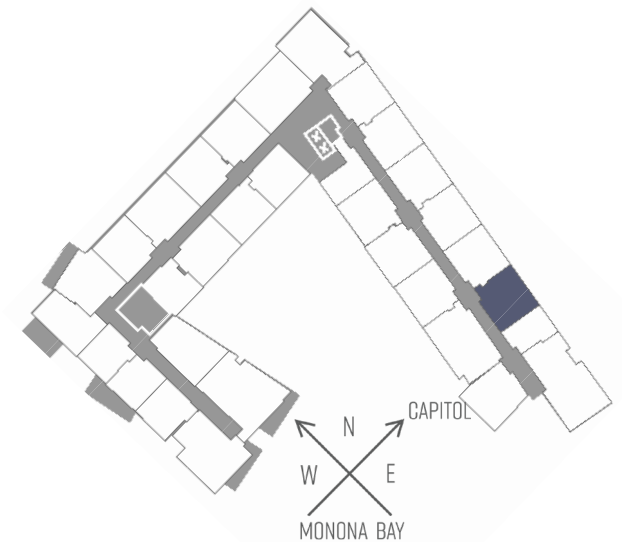

SEVEN27

727 LORILLARD COURT - MADISON, WI

ONEBEDROOM
ONEBATHROOM
767SQUAREFEET

PRICING:

AVAILABILITY:

FEATURES:

PROFESSIONALLY MANAGED BY URBAN LAND INTERESTS (608)661-7600 WWW.ULI.COM

The
YARDS

TOBACCO LOFTS

SEVEN27

NINE LINE

QUARTER ROW