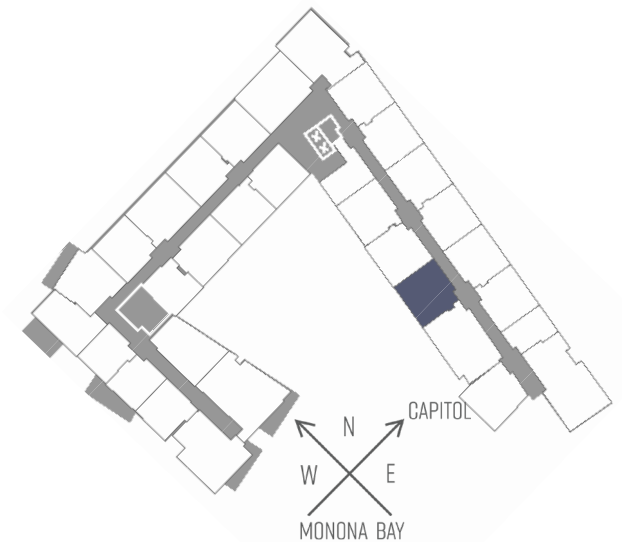

SEVEN27

727 LORILLARD COURT - MADISON, WI

ONEBEDROOM
ONEBATHROOM
767SQUAREFEET

PRICING:

AVAILABILITY:

FEATURES:

PROFESSIONALLY MANAGED BY URBAN LAND INTERESTS (608)661-7600 WWW.ULI.COM

The
YARDS

TOBACCO LOFTS

SEVEN27

NINE LINE

QUARTER ROW