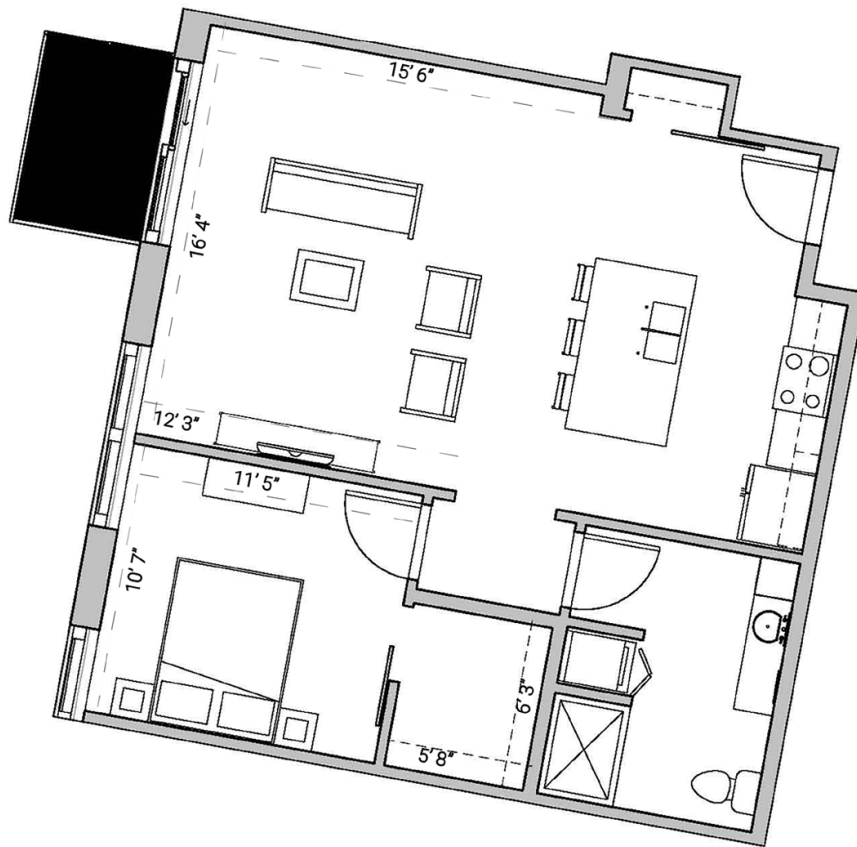

SEVEN27

727 LORILLARD COURT - MADISON, WI

ONEBEDROOM
ONEBATHROOM
767SQUAREFEET

PRICING:

AVAILABILITY:

FEATURES:

PROFESSIONALLY MANAGED BY URBAN LAND INTERESTS (608)661-7600 WWW.ULI.COM

The
YARDS

TOBACCO LOFTS

SEVEN27

NINE LINE

QUARTER ROW