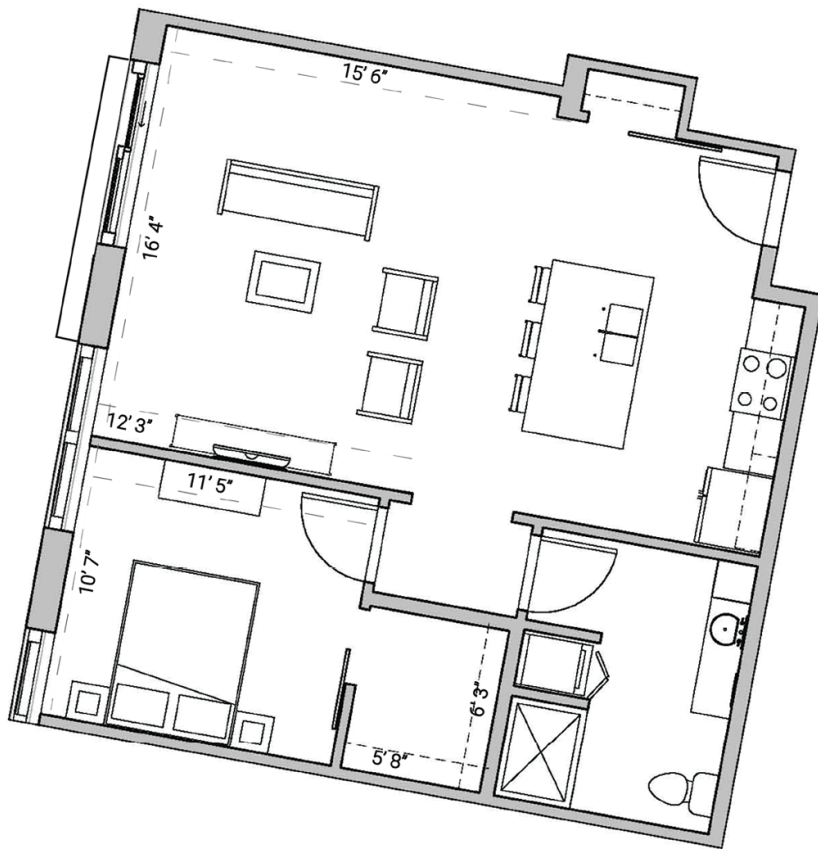

SEVEN27

727 LORILLARD COURT - MADISON, WI

ONEBEDROOM
ONEBATHROOM
767SQUAREFEET

PRICING:

AVAILABILITY:

FEATURES:

PROFESSIONALLY MANAGED BY URBAN LAND INTERESTS (608)661-7600 WWW.ULI.COM

The
YARDS

TOBACCO LOFTS

SEVEN27

NINE LINE

QUARTER ROW