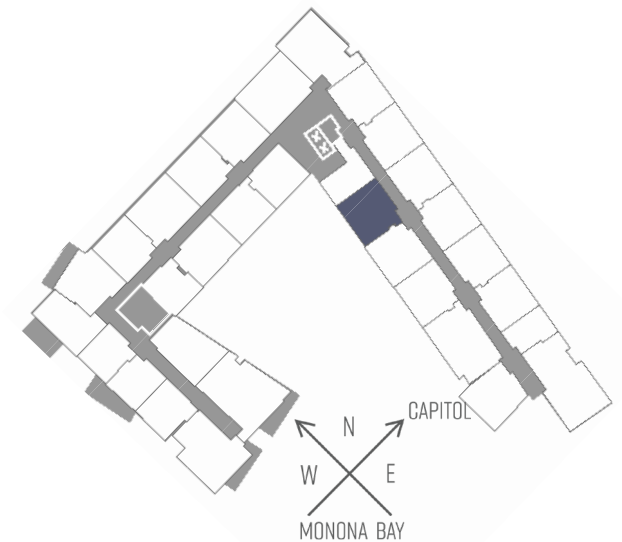

SEVEN27

727 LORILLARD COURT - MADISON, WI

ONEBEDROOM
ONEBATHROOM
767SQUAREFEET

PRICING:

AVAILABILITY:

FEATURES:

PROFESSIONALLY MANAGED BY URBAN LAND INTERESTS (608)661-7600 WWW.ULI.COM

The
YARDS

TOBACCO LOFTS

SEVEN27

NINE LINE

QUARTER ROW