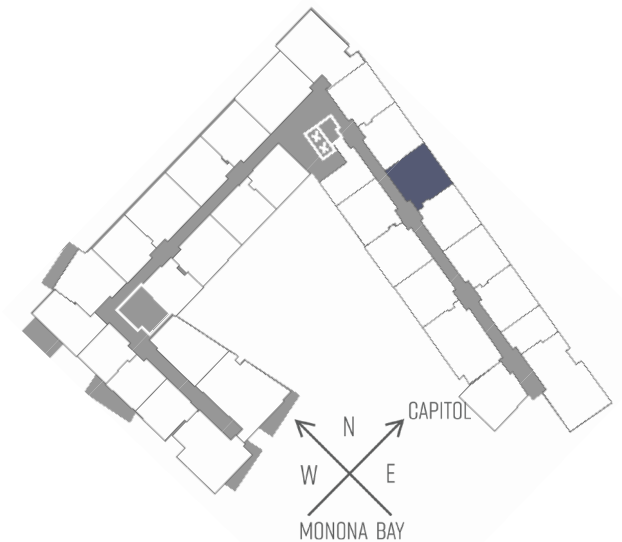

SEVEN27

727 LORILLARD COURT - MADISON, WI

ONEBEDROOM
ONEBATHROOM
767SQUAREFEET

PRICING:

AVAILABILITY:

FEATURES:

PROFESSIONALLY MANAGED BY URBAN LAND INTERESTS (608)661-7600 WWW.ULI.COM

The
YARDS

TOBACCO LOFTS

SEVEN27

NINE LINE

QUARTER ROW