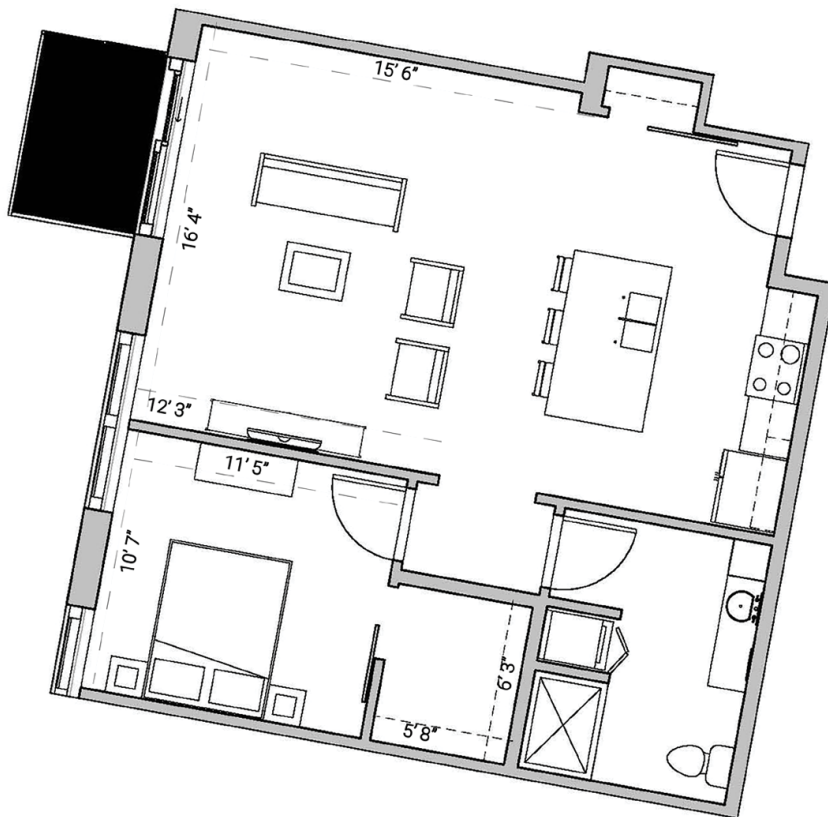

SEVEN27

727 LORILLARD COURT - MADISON, WI

ONEBEDROOM
ONEBATHROOM
767SQUAREFEET

PRICING:

AVAILABILITY:

FEATURES:

PROFESSIONALLY MANAGED BY URBAN LAND INTERESTS (608)661-7600 WWW.ULI.COM

The
YARDS

TOBACCO LOFTS

SEVEN27

NINE LINE

QUARTER ROW