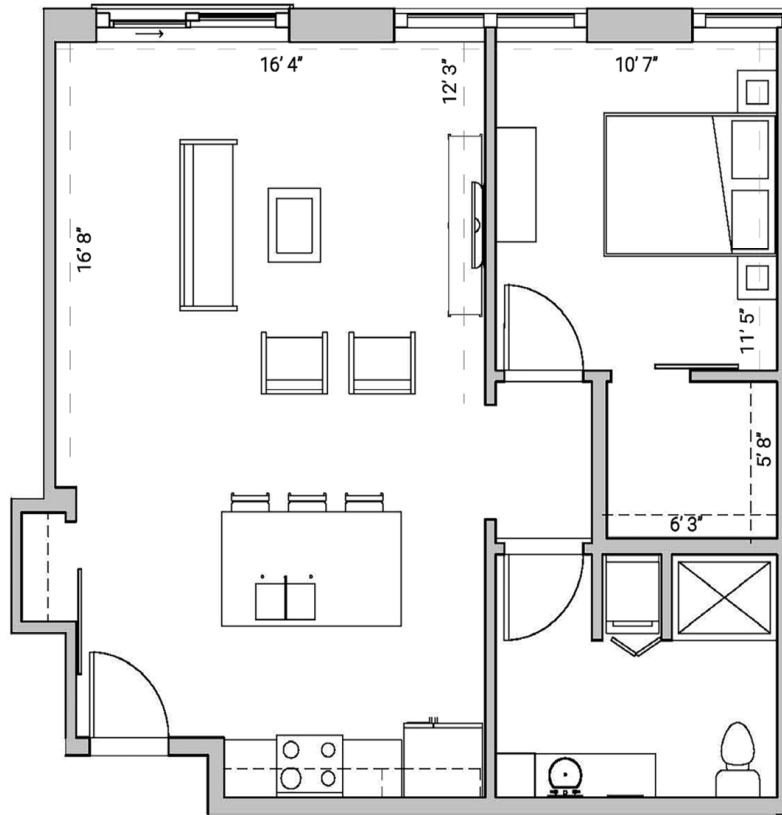

SEVEN27

727 LORILLARD COURT - MADISON, WI

ONEBEDROOM
ONEBATHROOM
767SQUAREFEET

PRICING:

AVAILABILITY:

FEATURES:

PROFESSIONALLY MANAGED BY URBAN LAND INTERESTS (608)661-7600 WWW.ULI.COM

The
YARDS

TOBACCO LOFTS

SEVEN27

NINE LINE

QUARTER ROW