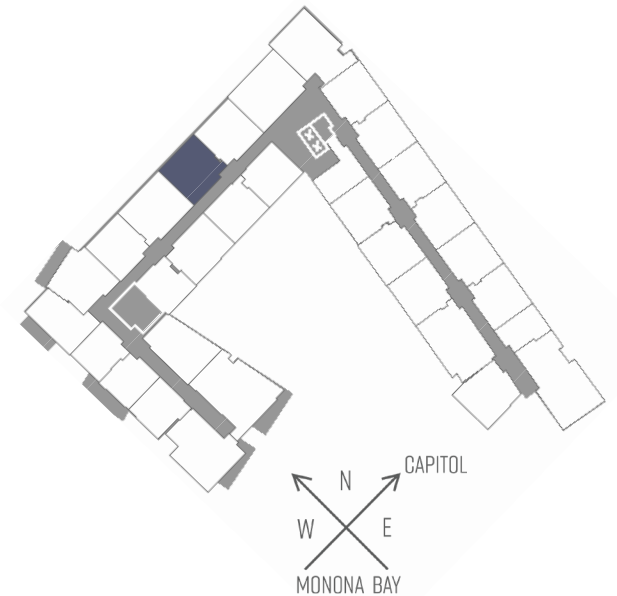

SEVEN27

727 LORILLARD COURT - MADISON, WI

ONEBEDROOM
ONEBATHROOM
767SQUAREFEET

PRICING:

AVAILABILITY:

FEATURES:

PROFESSIONALLY MANAGED BY URBAN LAND INTERESTS (608)661-7600 WWW.ULI.COM

The
YARDS

TOBACCO LOFTS

SEVEN27

NINE LINE

QUARTER ROW