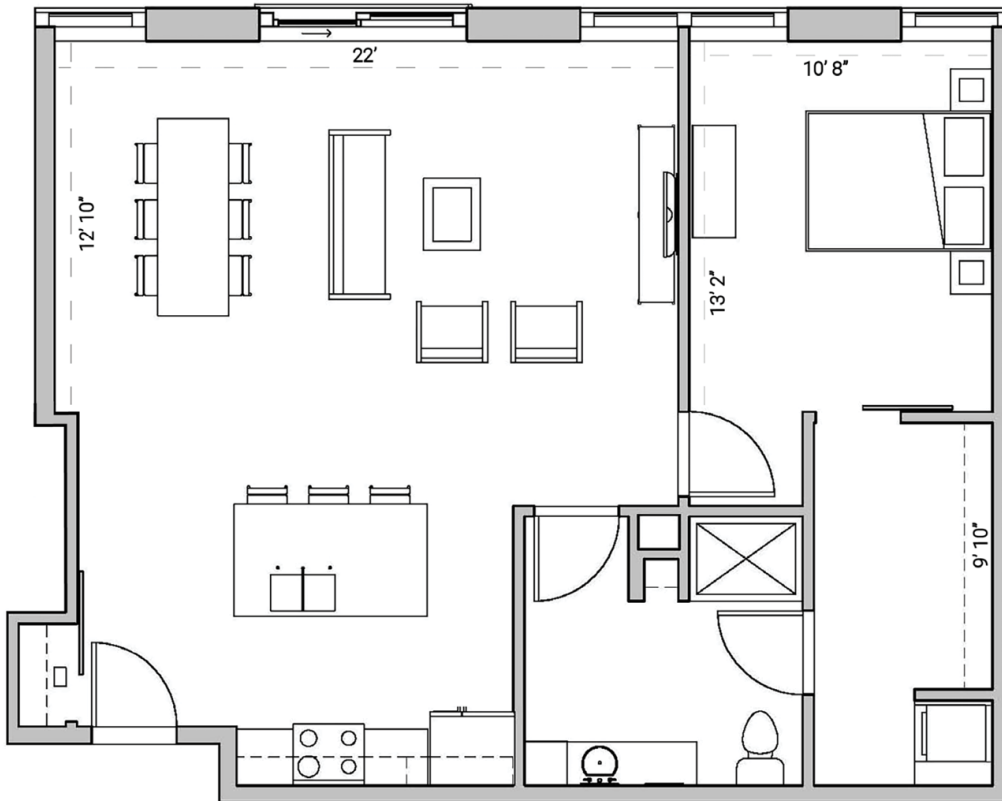

SEVEN27

727 LORILLARD COURT - MADISON, WI

ONEBEDROOM
ONEBATHROOM
923 SQUAREFEET

PRICING:

AVAILABILITY:

FEATURES:

PROFESSIONALLY MANAGED BY URBAN LAND INTERESTS (608)661-7600 WWW.ULI.COM

The
YARDS

TOBACCO LOFTS

SEVEN27

NINE LINE

QUARTER ROW