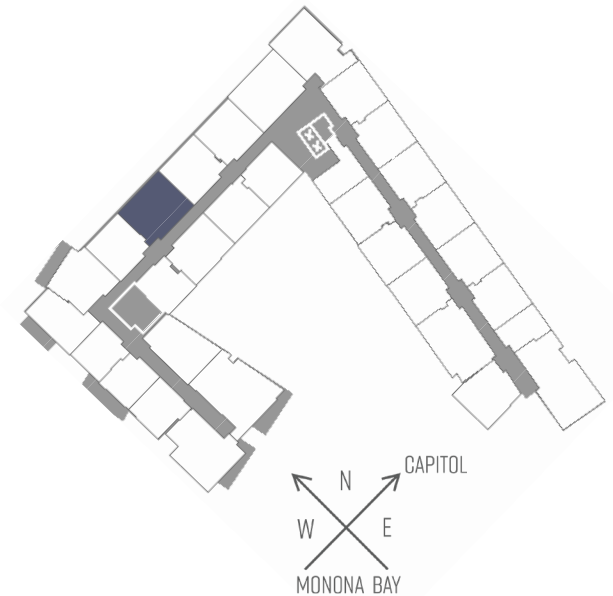

SEVEN27

727 LORILLARD COURT - MADISON, WI

ONEBEDROOM
ONEBATHROOM
923 SQUAREFEET

PRICING:

AVAILABILITY:

FEATURES:

PROFESSIONALLY MANAGED BY URBAN LAND INTERESTS (608)661-7600 WWW.ULI.COM

The
YARDS

TOBACCO LOFTS

SEVEN27

NINE LINE

QUARTER ROW