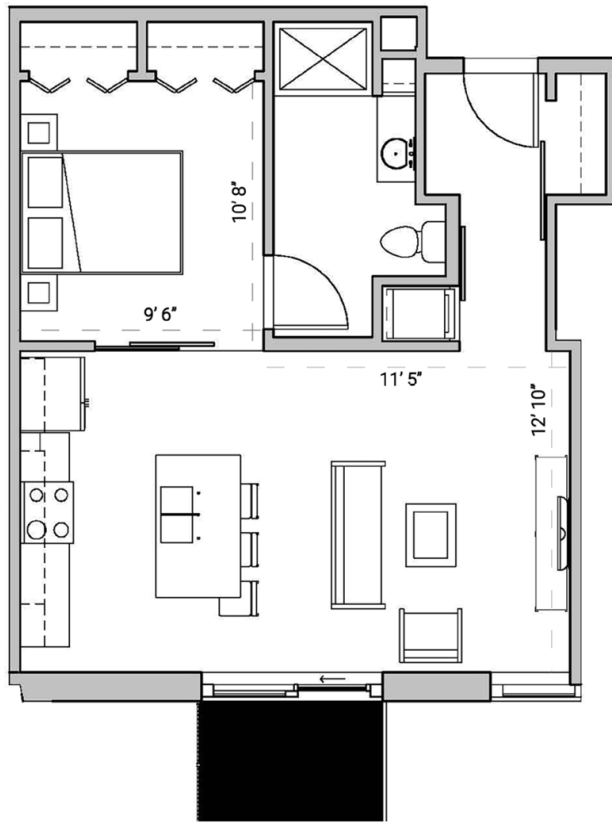

SEVEN27

727 LORILLARD COURT - MADISON, WI

ONEBEDROOM
ONEBATHROOM
613SQUAREFEET

PRICING:

AVAILABILITY:

FEATURES:

PROFESSIONALLY MANAGED BY URBAN LAND INTERESTS (608)661-7600 WWW.ULI.COM

The
YARDS

TOBACCO LOFTS

SEVEN27

NINE LINE

QUARTER ROW