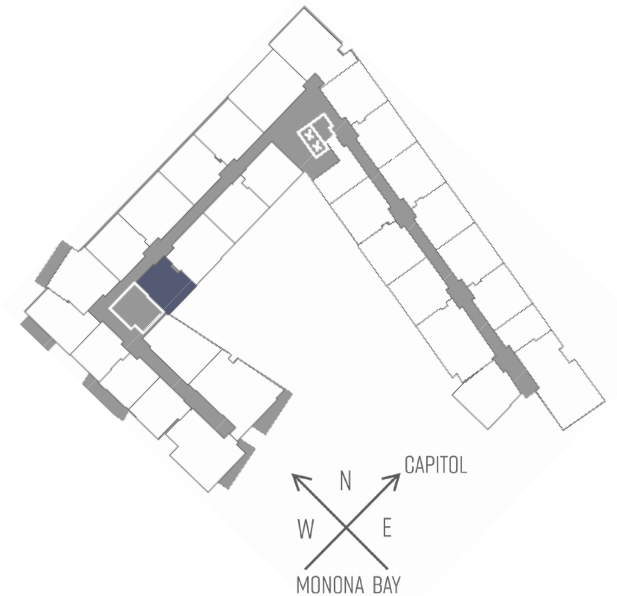

SEVEN27

727 LORILLARD COURT - MADISON, WI

ONEBEDROOM
ONEBATHROOM
613SQUAREFEET

PRICING:

AVAILABILITY:

FEATURES:

PROFESSIONALLY MANAGED BY URBAN LAND INTERESTS (608)661-7600 WWW.ULI.COM

The
YARDS

TOBACCO LOFTS

SEVEN27

NINE LINE

QUARTER ROW