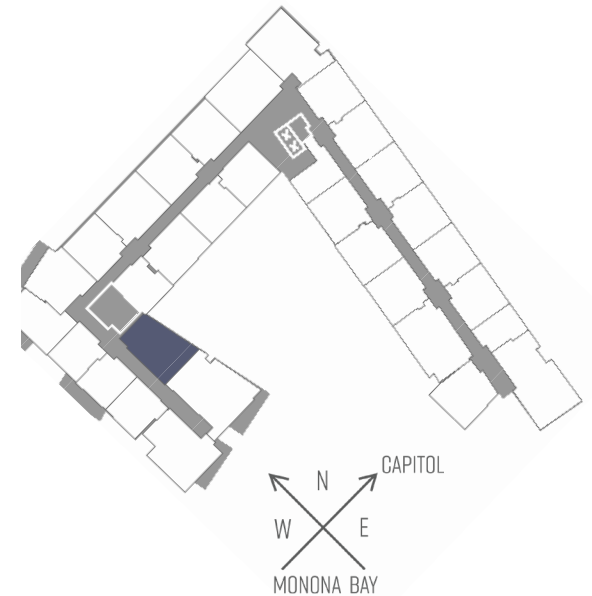

SEVEN27

727 LORILLARD COURT - MADISON, WI

ONE BEDROOM
ONE BATHROOM
880 SQUARE FEET

PRICING:

AVAILABILITY:

FEATURES:

PROFESSIONALLY MANAGED BY URBAN LAND INTERESTS (608)661-7600 WWW.ULI.COM

The
YARDS

TOBACCO LOFTS

SEVEN27

NINE LINE

QUARTER ROW