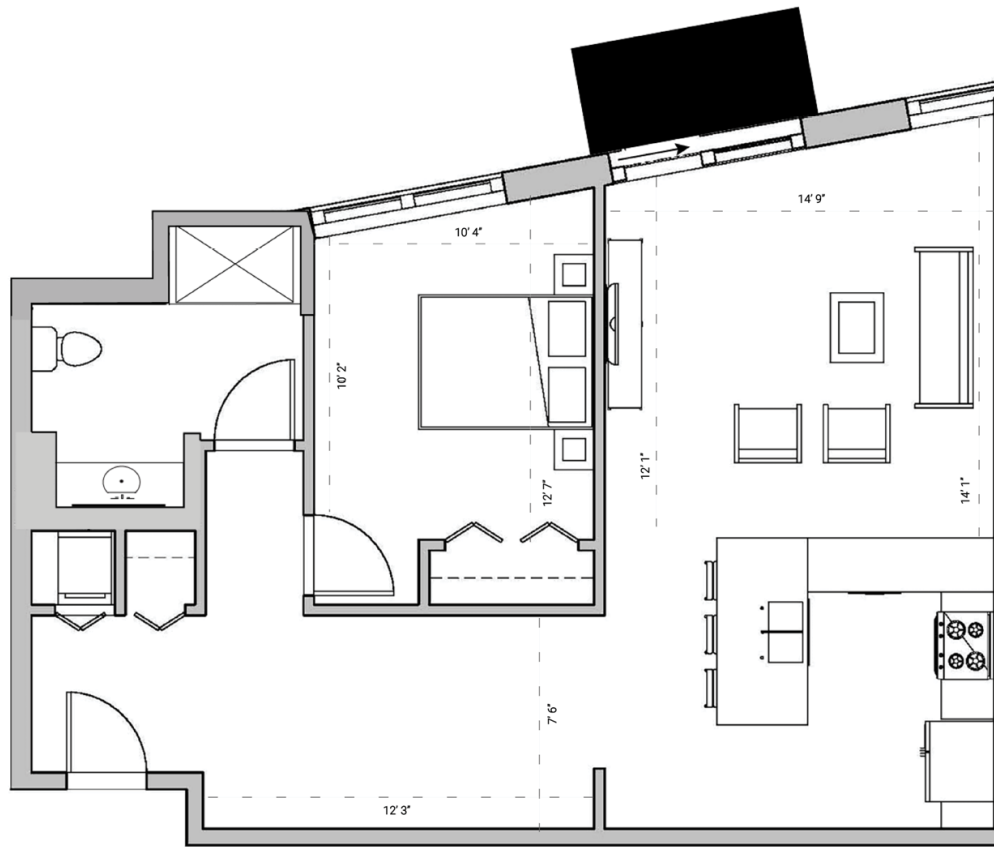

SEVEN27

727 LORILLARD COURT - MADISON, WI

ONE BEDROOM
ONE BATHROOM
880 SQUARE FEET

PRICING:

AVAILABILITY:

FEATURES:

PROFESSIONALLY MANAGED BY URBAN LAND INTERESTS (608)661-7600 WWW.ULI.COM

The
YARDS

TOBACCO LOFTS

SEVEN27

NINE LINE

QUARTER ROW