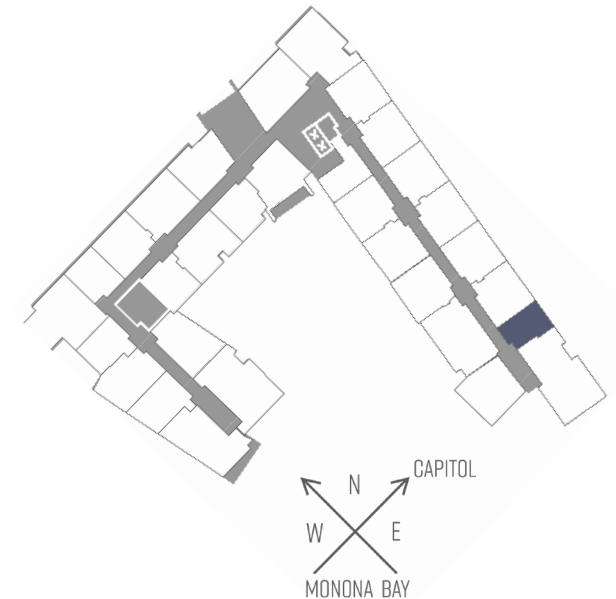

# SEVEN27

727 LORILLARD COURT - MADISON, WI

STUDIO  
ONEBATHROOM  
473 SQUAREFEET

PRICING:

AVAILABILITY:

FEATURES:

PROFESSIONALLY MANAGED BY URBAN LAND INTERESTS (608)661-7600 WWW.ULI.COM

The  
**YARDS**

TOBACCO LOFTS

SEVEN27

NINE LINE

QUARTER ROW