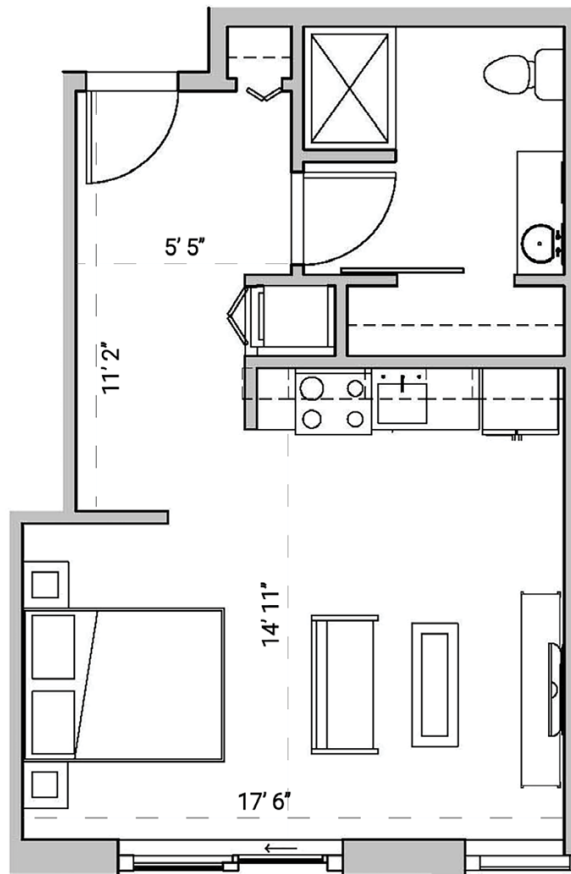

# SEVEN27

727 LORILLARD COURT - MADISON, WI

STUDIO  
ONEBATHROOM  
473 SQUAREFEET

PRICING:

AVAILABILITY:

FEATURES:

PROFESSIONALLY MANAGED BY URBAN LAND INTERESTS (608)661-7600 WWW.ULI.COM

The  
**YARDS**

TOBACCO LOFTS

SEVEN27

NINE LINE

QUARTER ROW