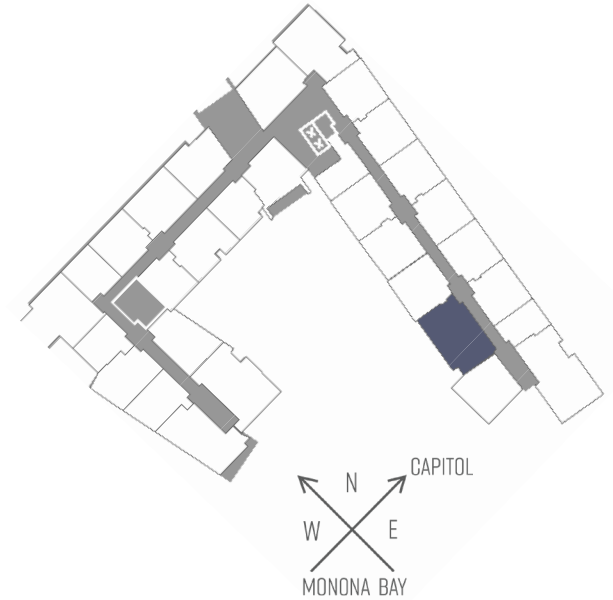

# SEVEN27

727 LORILLARD COURT - MADISON, WI

TWOBEDROOM  
TWOBATHROOM  
1,096 SQUARE FEET

PRICING:

AVAILABILITY:

FEATURES:

PROFESSIONALLY MANAGED BY URBAN LAND INTERESTS (608)661-7600 WWW.ULI.COM

The  
**YARDS**

TOBACCO LOFTS

SEVEN27

NINE LINE

QUARTER ROW