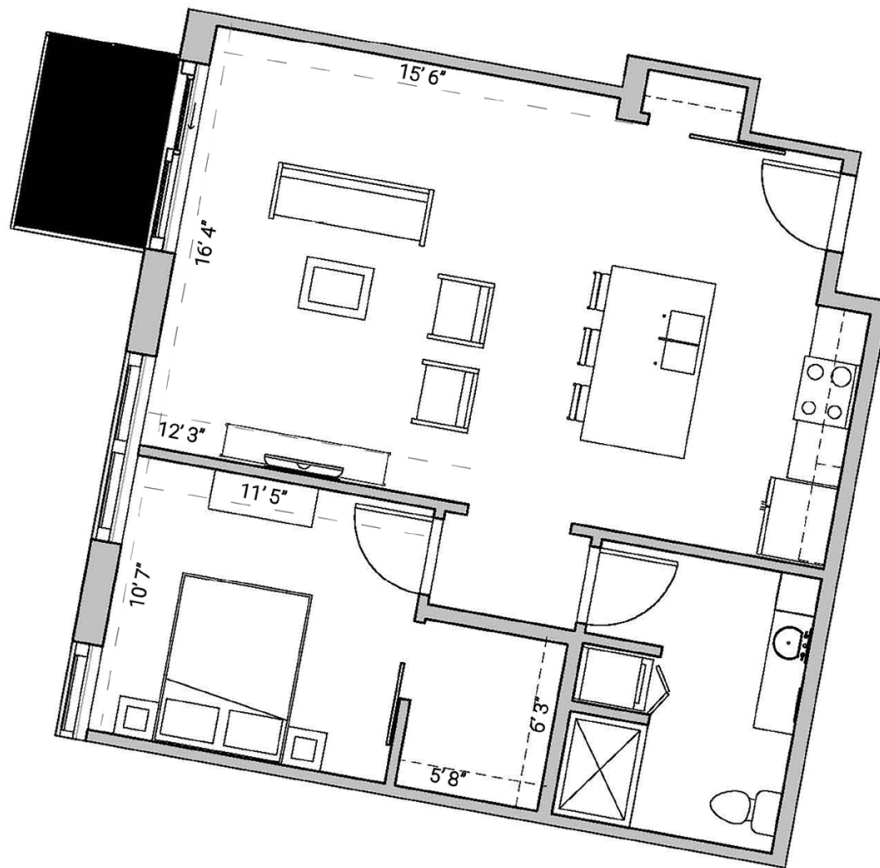

# SEVEN27

ONEBEDROOM  
ONEBATHROOM  
767SQUAREFEET

727 LORILLARD COURT - MADISON, WI

PRICING:

AVAILABILITY:

FEATURES:

PROFESSIONALLY MANAGED BY URBAN LAND INTERESTS (608)661-7600 WWW.ULI.COM

The  
**YARDS**

TOBACCO LOFTS

SEVEN27

NINE LINE

QUARTER ROW