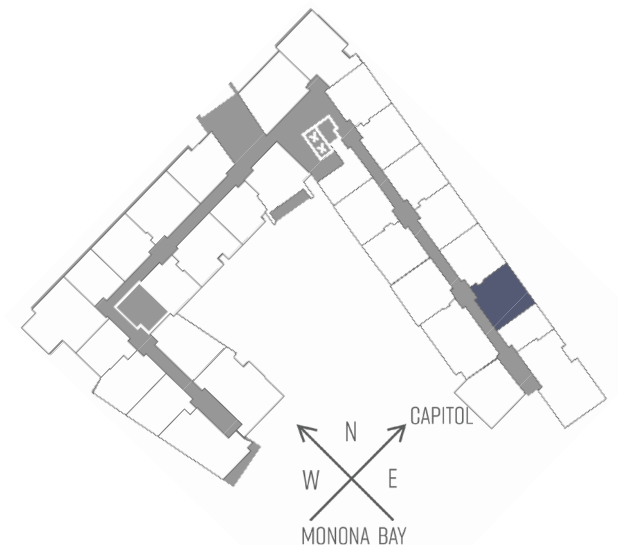

# SEVEN27

ONEBEDROOM  
ONEBATHROOM  
767SQUAREFEET

727 LORILLARD COURT - MADISON, WI

PRICING:

AVAILABILITY:

FEATURES:

PROFESSIONALLY MANAGED BY URBAN LAND INTERESTS (608)661-7600 WWW.ULI.COM

The  
**YARDS**

TOBACCO LOFTS

SEVEN27

NINE LINE

QUARTER ROW