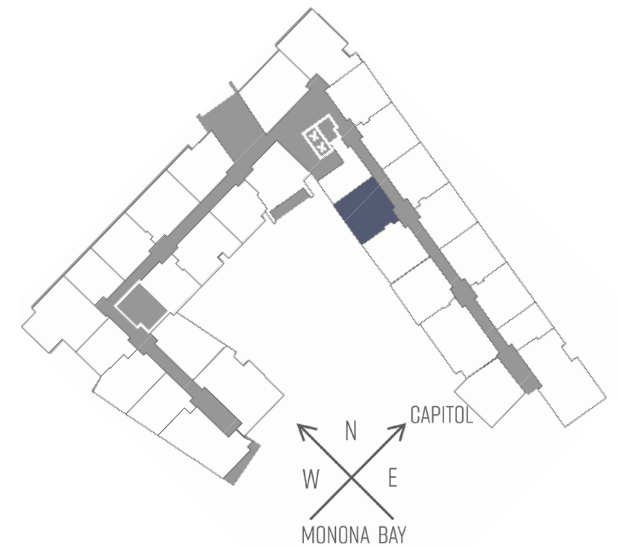

# SEVEN27

ONEBEDROOM  
ONEBATHROOM  
767SQUAREFEET

727 LORILLARD COURT - MADISON, WI

PRICING:

AVAILABILITY:

FEATURES:

PROFESSIONALLY MANAGED BY URBAN LAND INTERESTS (608)661-7600 WWW.ULI.COM

The  
**YARDS**

TOBACCO LOFTS

SEVEN27

NINE LINE

QUARTER ROW