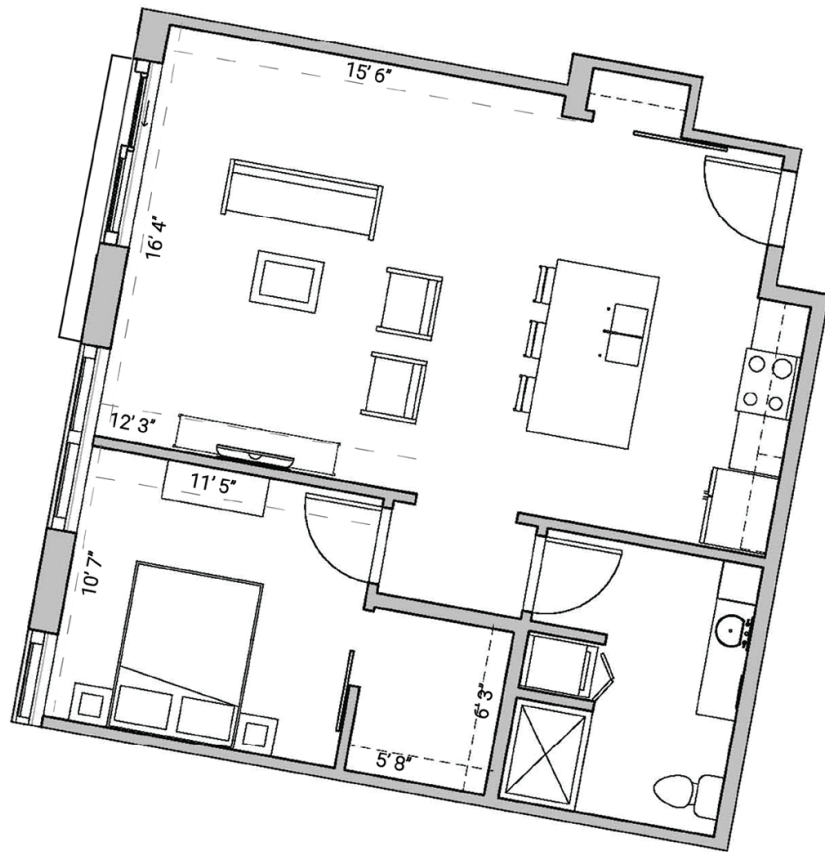

# SEVEN27

ONEBEDROOM  
ONEBATHROOM  
767SQUAREFEET

727 LORILLARD COURT - MADISON, WI

PRICING:

AVAILABILITY:

FEATURES:

PROFESSIONALLY MANAGED BY URBAN LAND INTERESTS (608)661-7600 WWW.ULI.COM

The  
**YARDS**

TOBACCO LOFTS

SEVEN27

NINE LINE

QUARTER ROW