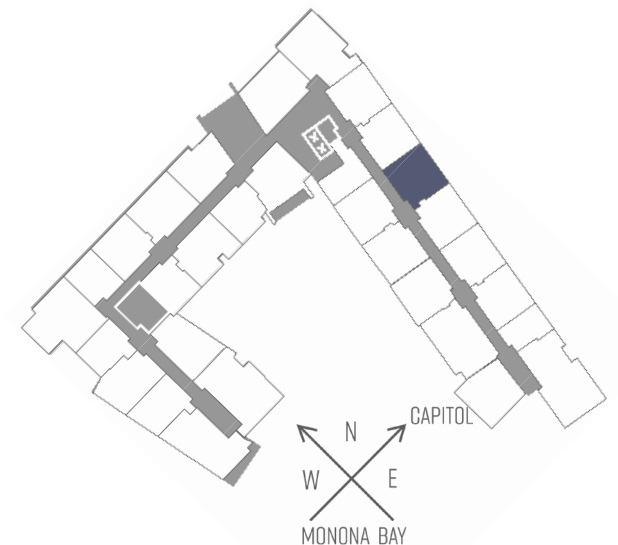

SEVEN27

ONEBEDROOM
ONEBATHROOM
767SQUAREFEET

727 LORILLARD COURT - MADISON, WI

PRICING:

AVAILABILITY:

FEATURES:

PROFESSIONALLY MANAGED BY URBAN LAND INTERESTS (608)661-7600 WWW.ULI.COM

The
YARDS

TOBACCO LOFTS

SEVEN27

NINE LINE

QUARTER ROW