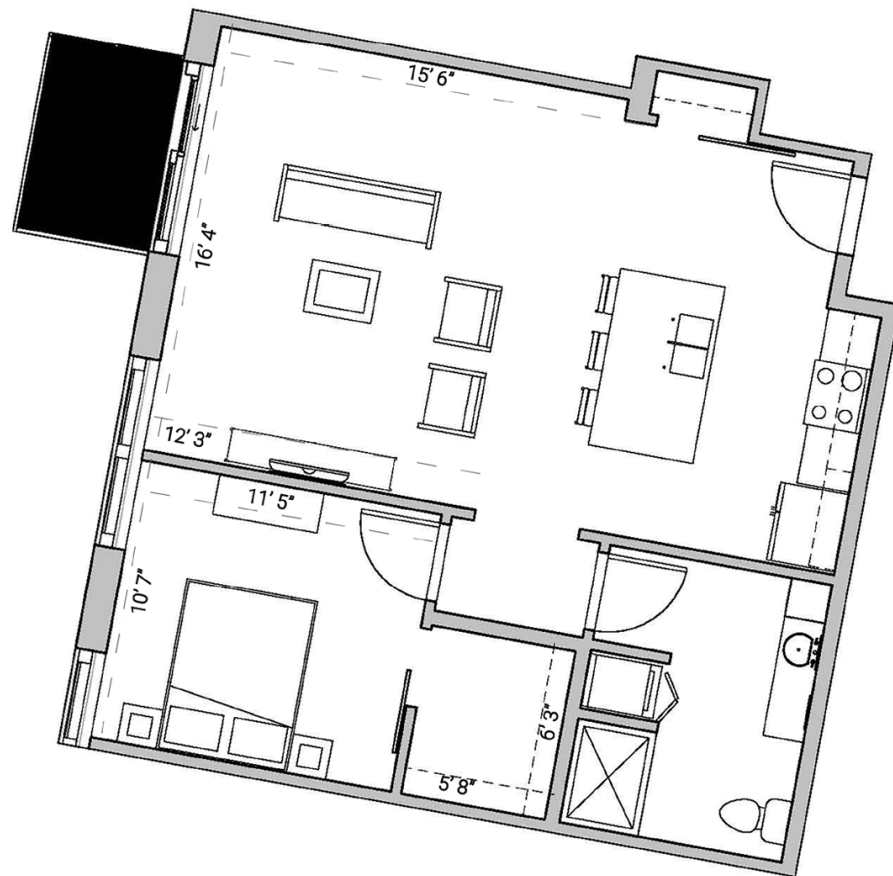

SEVEN27

ONEBEDROOM
ONEBATHROOM
767SQUAREFEET

727 LORILLARD COURT - MADISON, WI

PRICING:

AVAILABILITY:

FEATURES:

PROFESSIONALLY MANAGED BY URBAN LAND INTERESTS (608)661-7600 WWW.ULI.COM

The
YARDS

TOBACCO LOFTS

SEVEN27

NINE LINE

QUARTER ROW