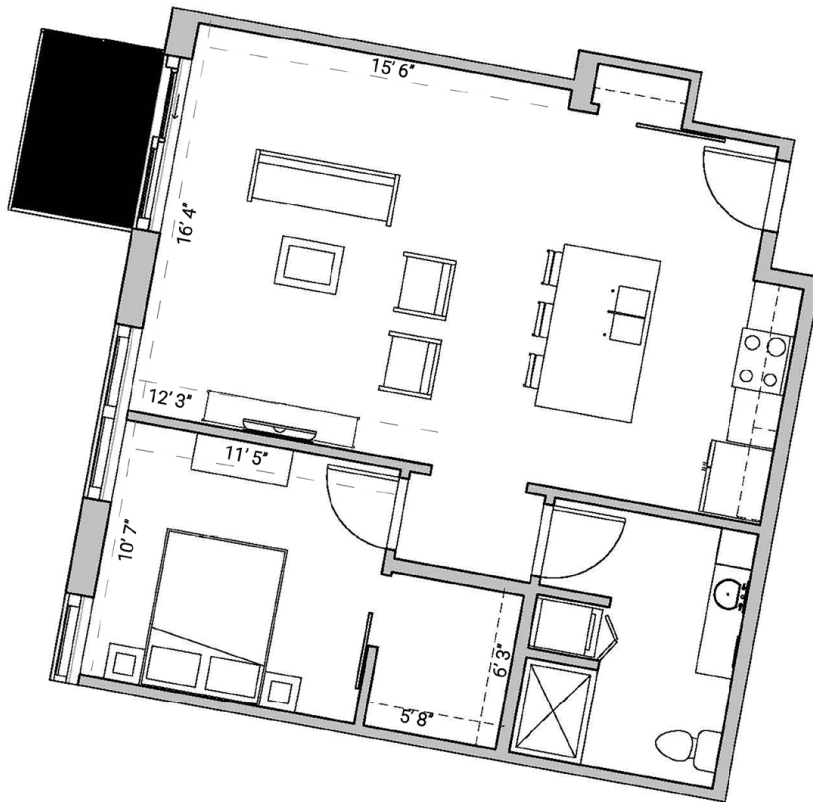

SEVEN27

ONEBEDROOM
ONEBATHROOM
767SQUAREFEET

727 LORILLARD COURT - MADISON, WI

PRICING:

AVAILABILITY:

FEATURES:

PROFESSIONALLY MANAGED BY URBAN LAND INTERESTS (608)661-7600 WWW.ULI.COM

The
YARDS

TOBACCO LOFTS

SEVEN27

NINE LINE

QUARTER ROW