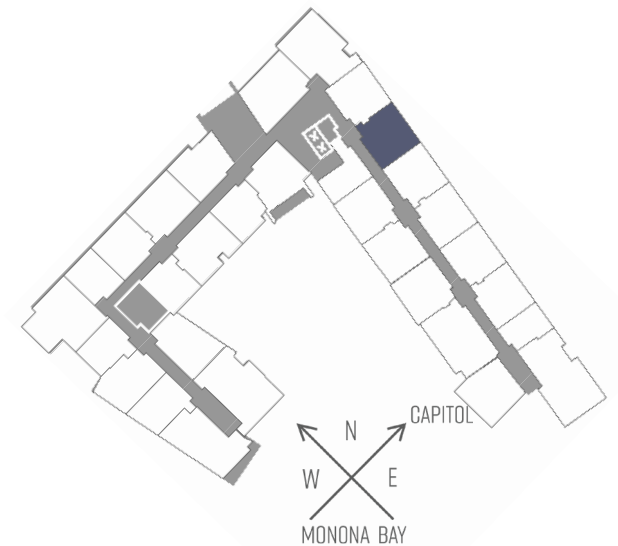

SEVEN27

ONEBEDROOM
ONEBATHROOM
767SQUAREFEET

727 LORILLARD COURT - MADISON, WI

PRICING:

AVAILABILITY:

FEATURES:

PROFESSIONALLY MANAGED BY URBAN LAND INTERESTS (608)661-7600 WWW.ULI.COM

The
YARDS

TOBACCO LOFTS

SEVEN27

NINE LINE

QUARTER ROW