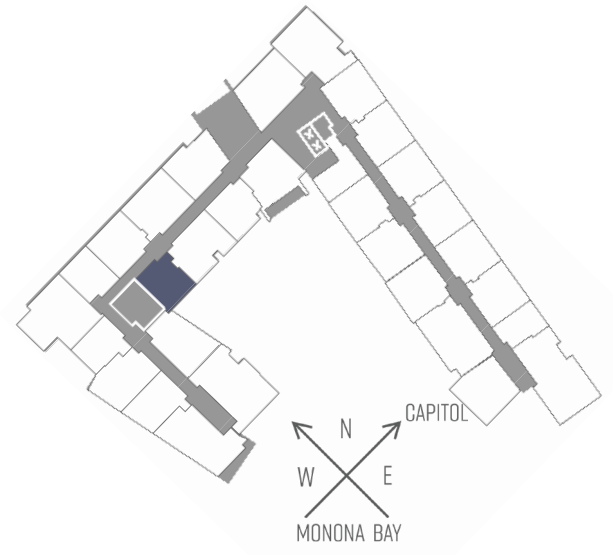

SEVEN27

ONEBEDROOM
ONEBATHROOM
612SQUAREFEET

727 LORILLARD COURT - MADISON, WI

PRICING:

AVAILABILITY:

FEATURES:

PROFESSIONALLY MANAGED BY URBAN LAND INTERESTS (608)661-7600 WWW.ULI.COM

The
YARDS

TOBACCO LOFTS | SEVEN27 | NINE LINE | QUARTER ROW