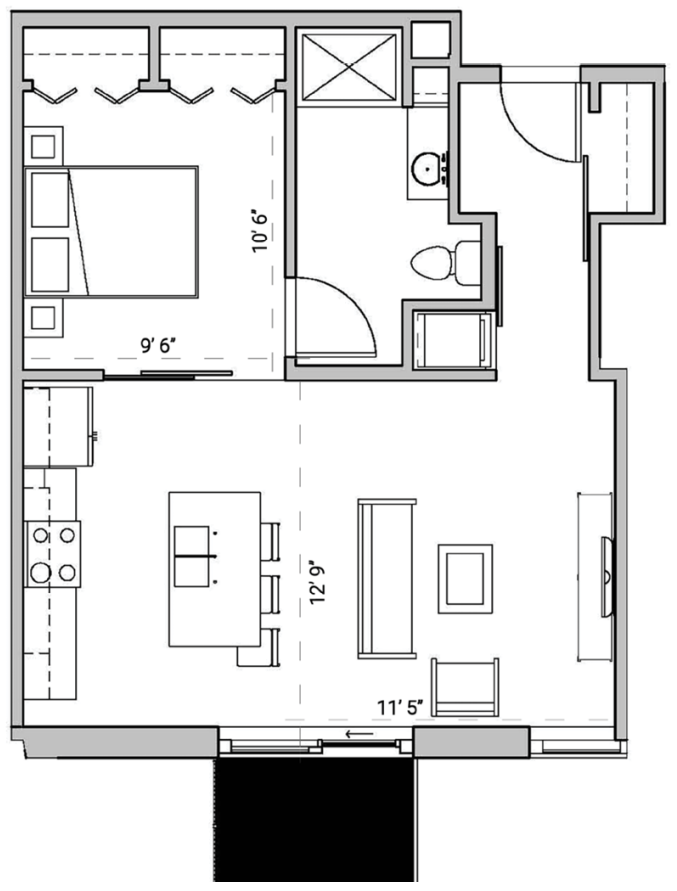

SEVEN27

ONEBEDROOM
ONEBATHROOM
612SQUAREFEET

727 LORILLARD COURT - MADISON, WI

PRICING:

AVAILABILITY:

FEATURES:

PROFESSIONALLY MANAGED BY URBAN LAND INTERESTS (608)661-7600 WWW.ULI.COM

The
YARDS

TOBACCO LOFTS | SEVEN27 | NINE LINE | QUARTER ROW