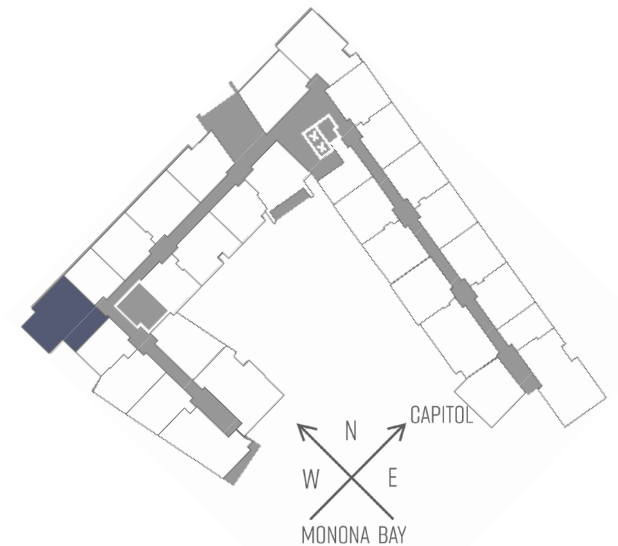

SEVEN27

TWOBEDROOM
TWOBATHROOM
1,160 SQUARE FEET

727 LORILLARD COURT - MADISON, WI

PRICING:

AVAILABILITY:

FEATURES:

PROFESSIONALLY MANAGED BY URBAN LAND INTERESTS (608)661-7600 WWW.ULI.COM

The
YARDS

TOBACCO LOFTS

SEVEN27

NINE LINE

QUARTER ROW