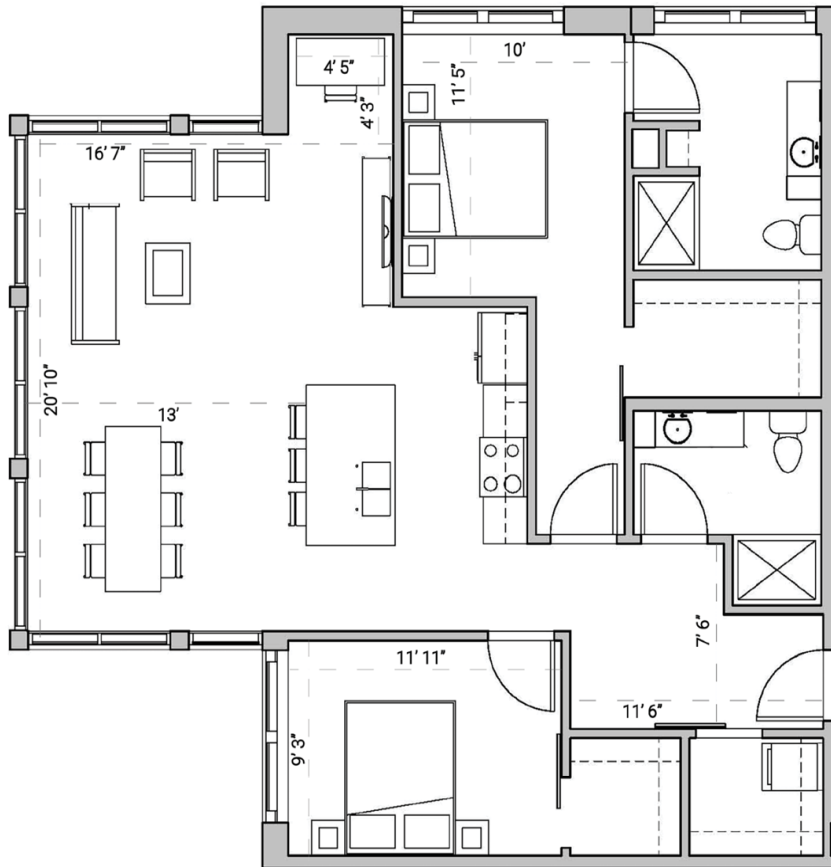

SEVEN27

TWOBEDROOM
TWOBATHROOM
1,160 SQUARE FEET

727 LORILLARD COURT - MADISON, WI

PRICING:

AVAILABILITY:

FEATURES:

PROFESSIONALLY MANAGED BY URBAN LAND INTERESTS (608)661-7600 WWW.ULI.COM

The
YARDS

TOBACCO LOFTS

SEVEN27

NINE LINE

QUARTER ROW