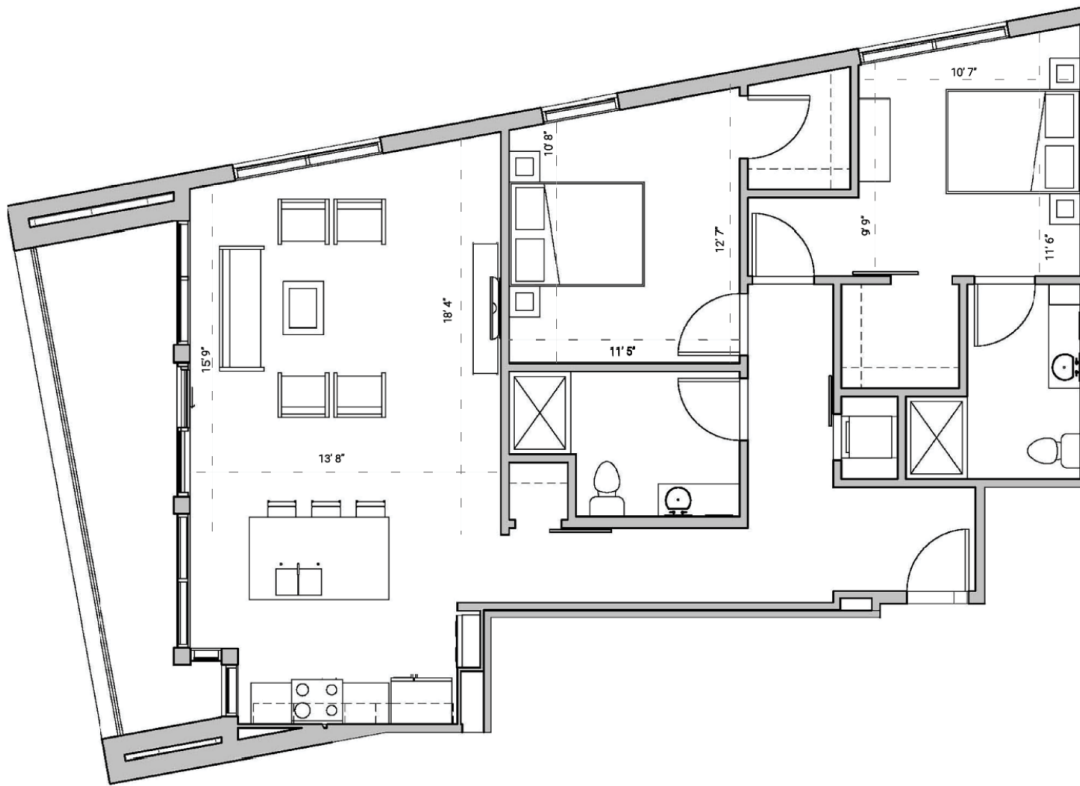

SEVEN27

727 LORILLARD COURT - MADISON, WI

TWOBEDROOM
TWOBATHROOM
1,151 SQUARE FEET

PRICING:

AVAILABILITY:

FEATURES:

PROFESSIONALLY MANAGED BY URBAN LAND INTERESTS (608)661-7600 WWW.ULI.COM

The
YARDS

TOBACCO LOFTS

SEVEN27

NINE LINE

QUARTER ROW