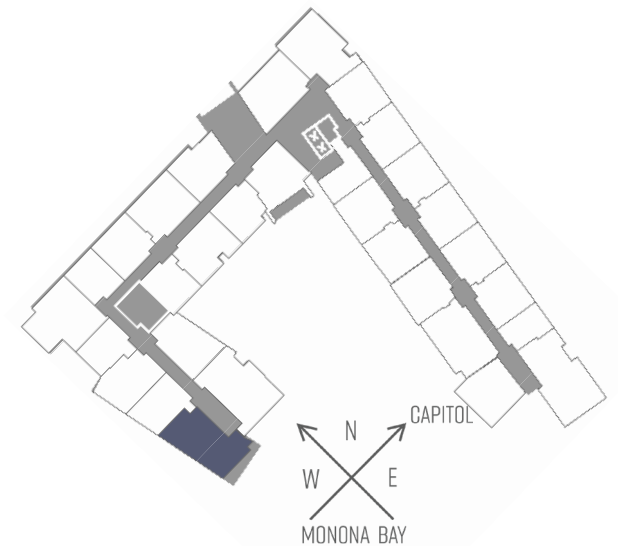

SEVEN27

727 LORILLARD COURT - MADISON, WI

TWOBEDROOM
TWOBATHROOM
1,151 SQUARE FEET

PRICING:

AVAILABILITY:

FEATURES:

PROFESSIONALLY MANAGED BY URBAN LAND INTERESTS (608)661-7600 WWW.ULI.COM

The
YARDS

TOBACCO LOFTS

SEVEN27

NINE LINE

QUARTER ROW