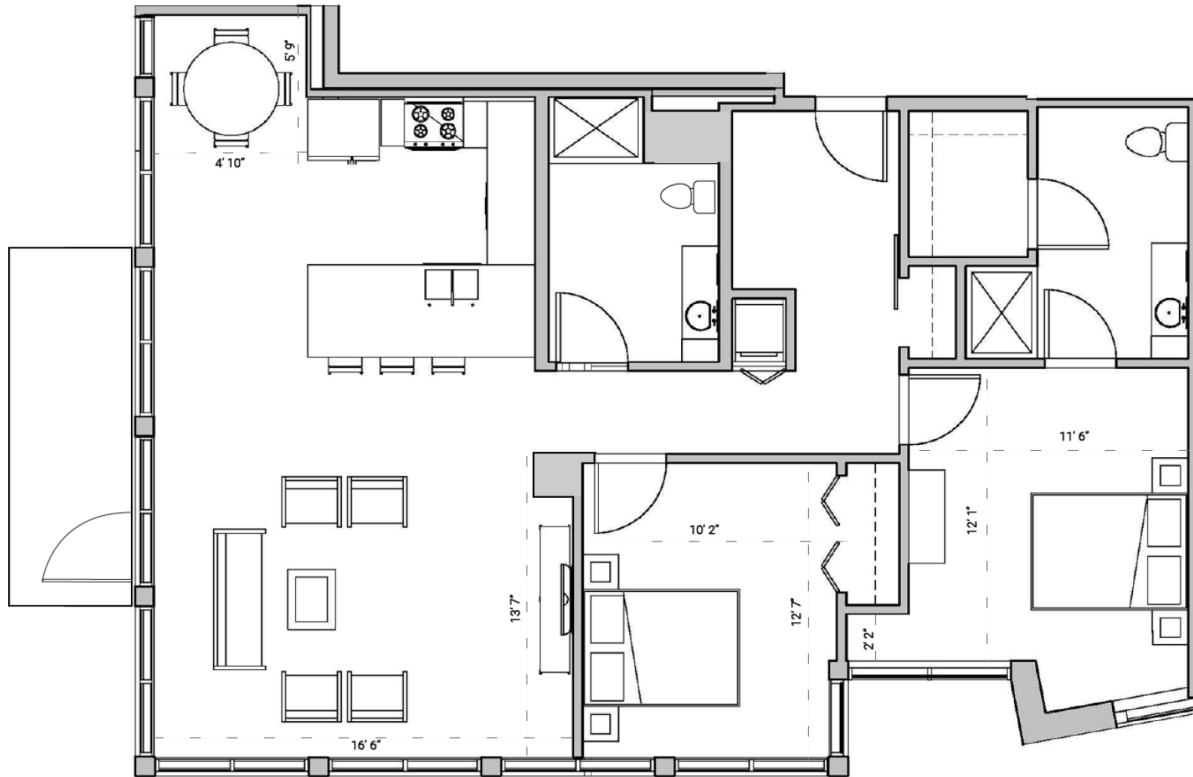

SEVEN27

727 LORILLARD COURT - MADISON, WI

TWOBEDROOM
TWOBATHROOM
1,277 SQUARE FEET

PRICING:

AVAILABILITY:

FEATURES:

PROFESSIONALLY MANAGED BY URBAN LAND INTERESTS (608)661-7600 WWW.ULI.COM

The
YARDS

TOBACCO LOFTS

SEVEN27

NINE LINE

QUARTER ROW