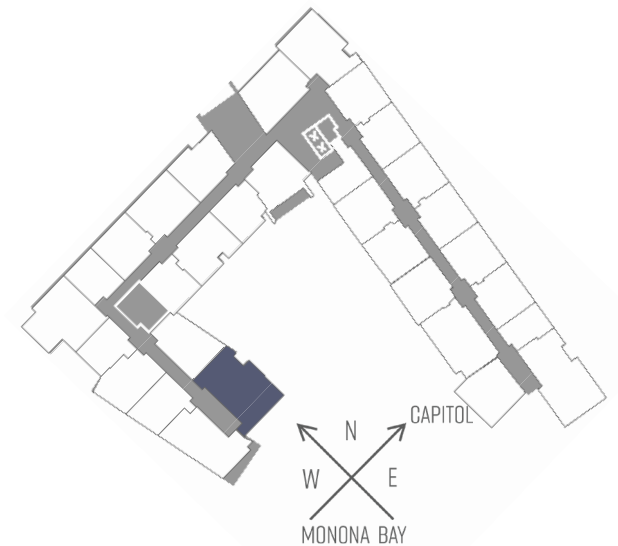

SEVEN27

727 LORILLARD COURT - MADISON, WI

TWOBEDROOM
TWOBATHROOM
1,277 SQUARE FEET

PRICING:

AVAILABILITY:

FEATURES:

PROFESSIONALLY MANAGED BY URBAN LAND INTERESTS (608)661-7600 WWW.ULI.COM

The
YARDS

TOBACCO LOFTS

SEVEN27

NINE LINE

QUARTER ROW