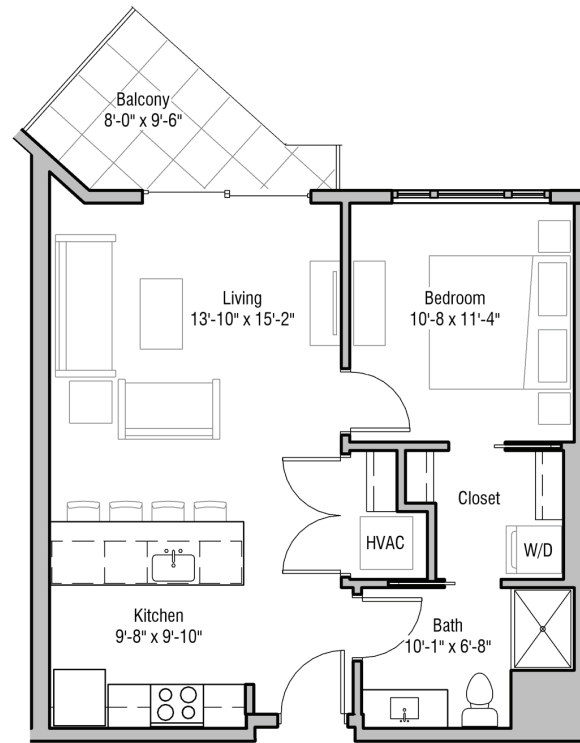

MONROE

17
22

Apartment 512

1 Bedroom 1 Bathroom

INTERIOR AREA: 610sf

Top Floor
Terrace

Professionally Managed by
Urban Land Interests
 608.661.7600 | 1722Monroe.com

PRICING:
 AVAILABILITY: