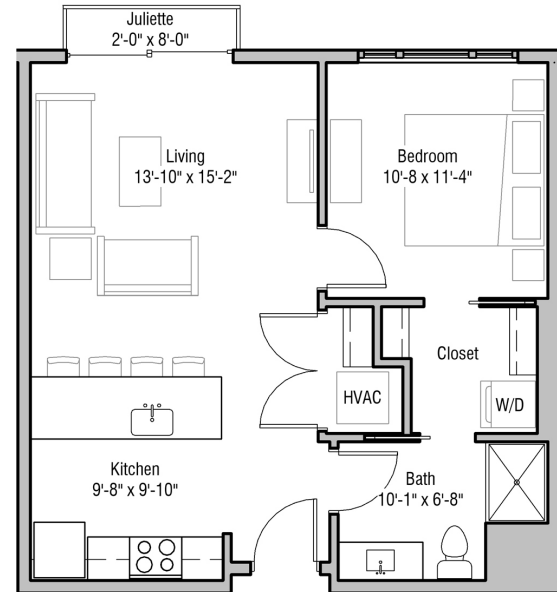

MONROE

17
22

Apartment 508 1 Bedroom 1 Bathroom

INTERIOR AREA: 610sf

Top Floor
Juliette Balcony

Professionally Managed by
Urban Land Interests
608.661.7600 | 1722Monroe.com

PRICING:
AVAILABILITY: