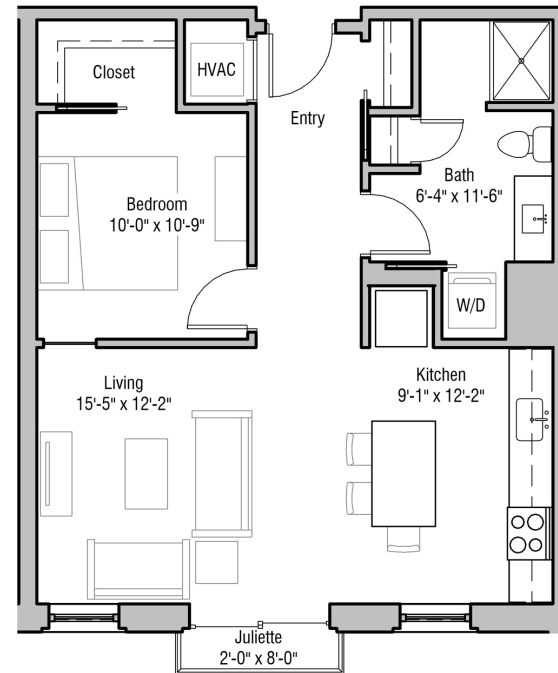

17
MONROE
22

Apartment 211, 311, 411
1 Bedroom 1 Bathroom

INTERIOR AREA: 675sf

Juliette Balcony
South Exposure

Professionally Managed by
Urban Land Interests
608.661.7600 | 1722Monroe.com

PRICING:
AVAILABILITY: